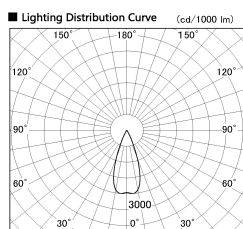

Item no. DD126-2535DW9035-LX

Series Name: Cledy versa L-G
(DD126_AG-LX)

Dark Mirror Reflector

Installation	Recessed mount
Type	Lens type adjustable downlight : Antiglare type
Fixture wattage	24W
Beam angle	38deg
Color Temp.	3500K
CRI	Ra>90
Luminous	2024 lm
Body	Die-castaluminumalloy
Body finish	N/A
Trim finish	White
Reflector finish	Dark Mirror
IP Rate	IP20
Light source	COB module
Input Voltage	AC220~240V
Dimming Type	Non-Dimmable
Certificate	CE,CCC
Cut Hole	125mm