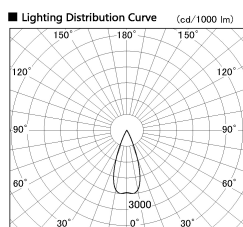

Item no. DD126-2535DW9035-LX

Series Name: Cledy versa L-G  
(DD126\_AG-LX)

Dark Mirror Reflector

Installation	Recessed mount
Type	Lens type adjustable downlight : Antiglare type
Fixture wattage	24W
Beam angle	38deg
Color Temp.	3500K
CRI	Ra>90
Luminous	2024 lm
Body	Die-castaluminumalloy
Body finish	N/A
Trim finish	White
Reflector finish	Dark Mirror
IP Rate	IP20
Light source	COB module
Input Voltage	AC220~240V
Dimming Type	Non-Dimmable
Certificate	CE,CCC
Cut Hole	125mm