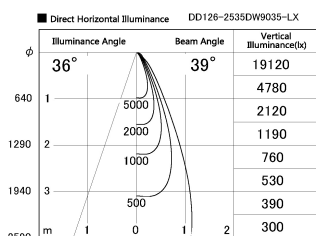

Item no. DD126-2535DW9035-LX

Series Name: Cledy versa L-G  
(DD126\_AG-LX)

Dark Mirror Reflector

Installation	Recessed mount
Type	Lens type adjustable downlight : Antiglare type
Fixture wattage	24W
Beam angle	38deg
Color Temp.	3500K
CRI	Ra>90
Luminous	2024 lm
Body	Die-castaluminumalloy
Body finish	N/A
Trim finish	White
Reflector finish	Dark Mirror
IP Rate	IP20
Light source	COB module
Input Voltage	AC220~240V
Dimming Type	Non-Dimmable
Certificate	CE,CCC
Cut Hole	125mm