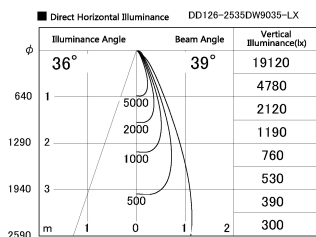

Item no. DD126-2535DW9035-LX

Series Name: Cledy versa L-G
(DD126_AG-LX)

Dark Mirror Reflector

Installation	Recessed mount
Type	Lens type adjustable downlight : Antiglare type
Fixture wattage	24W
Beam angle	38deg
Color Temp.	3500K
CRI	Ra>90
Luminous	2024 lm
Body	Die-castaluminumalloy
Body finish	N/A
Trim finish	White
Reflector finish	Dark Mirror
IP Rate	IP20
Light source	COB module
Input Voltage	AC220~240V
Dimming Type	Non-Dimmable
Certificate	CE,CCC
Cut Hole	125mm