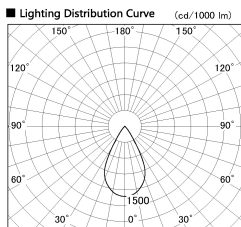

Item no. DD126-2555DW9035-LX

Series Name: Cledy versa L-G  
(DD126\_AG-LX)

Dark Mirror Reflector

Installation	Recessed mount
Type	Lens type adjustable downlight : Antiglare type
Fixture wattage	24W
Beam angle	55deg
Color Temp.	3500K
CRI	Ra>90
Luminous	1856 lm
Body	Die-castaluminumalloy
Body finish	N/A
Trim finish	White
Reflector finish	Dark Mirror
IP Rate	IP20
Light source	COB module
Input Voltage	AC220~240V
Dimming Type	Non-Dimmable
Certificate	CE,CCC
Cut Hole	125mm