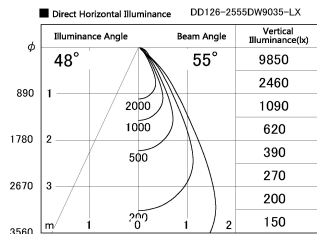

Item no. DD126-2555DW9035-LX

Series Name: Cledy versa L-G  
(DD126\_AG-LX)

Dark Mirror Reflector

Installation	Recessed mount
Type	Lens type adjustable downlight : Antiglare type
Fixture wattage	24W
Beam angle	55deg
Color Temp.	3500K
CRI	Ra>90
Luminous	1856 lm
Body	Die-castaluminumalloy
Body finish	N/A
Trim finish	White
Reflector finish	Dark Mirror
IP Rate	IP20
Light source	COB module
Input Voltage	AC220~240V
Dimming Type	Non-Dimmable
Certificate	CE,CCC
Cut Hole	125mm