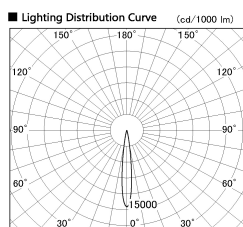

Item no. DD126-2015DW9035-LX

Series Name: Cledy versa L-G
(DD126_AG-LX)

Dark Mirror Reflector

■ Direct Horizontal Illuminance DD126-2015DW9035-LX

φ	Illuminance Angle	Beam Angle	Vertical Illuminance (lx)
210	12°	13°	82040
210			20510
420			9120
420			5130
630			3280
630			2280
840			1670
840			1280

Installation	Recessed mount
Type	Lens type adjustable downlight : Antiglare type
Fixture wattage	18.6W
Beam angle	14deg
Color Temp.	3500K
CRI	Ra>90
Luminous	1409 lm
Body	Die-castaluminumalloy
Body finish	N/A
Trim finish	White
Reflector finish	Dark Mirror
IP Rate	IP20
Light source	COB module
Input Voltage	AC220~240V
Dimming Type	Non-Dimmable
Certificate	CE,CCC
Cut Hole	125mm