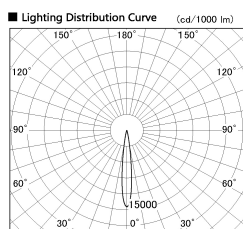

Item no. DD126-2015DW9035-LX

Series Name: Cledy versa L-G
(DD126_AG-LX)

Dark Mirror Reflector

| | |
|------------------|--|
| Installation | Recessed mount |
| Type | Lens type adjustable downlight : Antiglare type |
| Fixture wattage | 18.6W |
| Beam angle | 14deg |
| Color Temp. | 3500K |
| CRI | Ra>90 |
| Luminous | 1409 lm |
| Body | Die-castaluminumalloy |
| Body finish | N/A |
| Trim finish | White |
| Reflector finish | Dark Mirror |
| IP Rate | IP20 |
| Light source | COB module |
| Input Voltage | AC220~240V |
| Dimming Type | Non-Dimmable |
| Certificate | CE,CCC |
| Cut Hole | 125mm |

Direct Horizontal Illuminance DD126-2015DW9035-LX

| φ | Illuminance Angle | Beam Angle | Vertical Illuminance (lx) |
|-----|-------------------|------------|---------------------------|
| 210 | 12° | 13° | 82040 |
| 210 | | | 20510 |
| 420 | | | 9120 |
| 420 | | | 5130 |
| 630 | | | 3280 |
| 630 | | | 2280 |
| 840 | | | 1670 |
| 840 | | | 1280 |