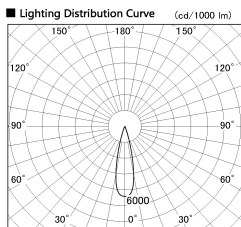

Item no. DD126-2025DW9035-LX

Series Name: Cledy versa L-G  
(DD126\_AG-LX)

Dark Mirror Reflector

■ Direct Horizontal Illuminance DD126-2025DW9035-LX

φ	Illuminance Angle	Beam Angle	Vertical Illuminance (lx)
420	24°	25°	32730
850			8180
1270			3640
1700			2050
			1310
			910
			670
			510

Installation	Recessed mount
Type	Lens type adjustable downlight : Antiglare type
Fixture wattage	18.6W
Beam angle	25deg
Color Temp.	3500K
CRI	Ra>90
Luminous	1538 lm
Body	Die-castaluminumalloy
Body finish	N/A
Trim finish	White
Reflector finish	Dark Mirror
IP Rate	IP20
Light source	COB module
Input Voltage	AC220~240V
Dimming Type	Non-Dimmable
Certificate	CE,CCC
Cut Hole	125mm