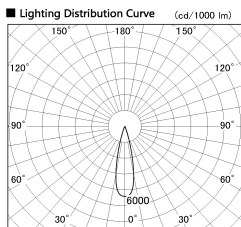

Item no. DD126-2025DW9035-LX

Series Name: Cledy versa L-G
(DD126_AG-LX)

Dark Mirror Reflector

■ Direct Horizontal Illuminance DD126-2025DW9035-LX

Illuminance Angle	Beam Angle	Vertical Illuminance (lx)
24°	25°	32730
		8180
		3640
		2050
		1310
		910
		670
		510

Installation	Recessed mount
Type	Lens type adjustable downlight : Antiglare type
Fixture wattage	18.6W
Beam angle	25deg
Color Temp.	3500K
CRI	Ra>90
Luminous	1538 lm
Body	Die-castaluminumalloy
Body finish	N/A
Trim finish	White
Reflector finish	Dark Mirror
IP Rate	IP20
Light source	COB module
Input Voltage	AC220~240V
Dimming Type	Non-Dimmable
Certificate	CE,CCC
Cut Hole	125mm