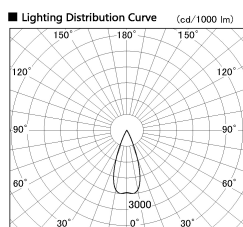

Item no. DD126-2035DW9035-LX

Series Name: Cledy versa L-G
(DD126_AG-LX)

Dark Mirror Reflector

Installation	Recessed mount
Type	Lens type adjustable downlight : Antiglare type
Fixture wattage	18.6W
Beam angle	38deg
Color Temp.	3500K
CRI	Ra>90
Luminous	1572 lm
Body	Die-castaluminumalloy
Body finish	N/A
Trim finish	White
Reflector finish	Dark Mirror
IP Rate	IP20
Light source	COB module
Input Voltage	AC220~240V
Dimming Type	Non-Dimmable
Certificate	CE,CCC
Cut Hole	125mm