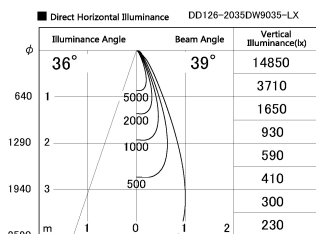

Item no. DD126-2035DW9035-LX

Series Name: Cledy versa L-G
(DD126_AG-LX)

Dark Mirror Reflector

Installation	Recessed mount
Type	Lens type adjustable downlight : Antiglare type
Fixture wattage	18.6W
Beam angle	38deg
Color Temp.	3500K
CRI	Ra>90
Luminous	1572 lm
Body	Die-castaluminumalloy
Body finish	N/A
Trim finish	White
Reflector finish	Dark Mirror
IP Rate	IP20
Light source	COB module
Input Voltage	AC220~240V
Dimming Type	Non-Dimmable
Certificate	CE,CCC
Cut Hole	125mm