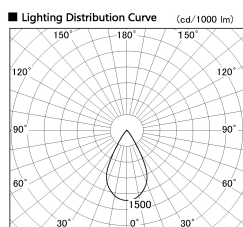

Item no. DD126-2055DW9035-LX

Series Name: Cledy versa L-G
(DD126_AG-LX)

Dark Mirror Reflector

Installation	Recessed mount
Type	Lens type adjustable downlight : Antiglare type
Fixture wattage	18.6W
Beam angle	55deg
Color Temp.	3500K
CRI	Ra>90
Luminous	1442 lm
Body	Die-castaluminumalloy
Body finish	N/A
Trim finish	White
Reflector finish	Dark Mirror
IP Rate	IP20
Light source	COB module
Input Voltage	AC220~240V
Dimming Type	Non-Dimmable
Certificate	CE,CCC
Cut Hole	125mm

■ Direct Horizontal Illuminance DD126-2055DW9035-LX

Illuminance Angle	Beam Angle	Vertical Illuminance (lx)
48°	55°	7650
		1910
		850
		480
		310
		210
		160
		120