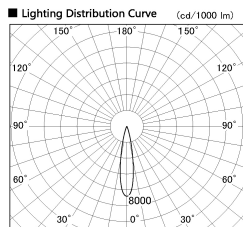

Item no. DD126-1415DW9035-LX

Series Name: Cledy versa L-G
(DD126_AG-LX)

Dark Mirror Reflector

■ Direct Horizontal Illuminance DD126-1415DW9035-LX

φ	Illuminance Angle	Beam Angle	Vertical Illuminance (lx)		
330	19°	19°	33460		
1			8360		
660			3720		
2			2090		
1000			1340		
3			930		
1330			680		
m	1	0	1	2	520

Installation	Recessed mount
Type	Lens type adjustable downlight : Antiglare type
Fixture wattage	14W
Beam angle	19deg
Color Temp.	3500K
CRI	Ra>90
Luminous	1180 lm
Body	Die-castaluminumalloy
Body finish	N/A
Trim finish	White
Reflector finish	Dark Mirror
IP Rate	IP20
Light source	COB module
Input Voltage	AC220~240V
Dimming Type	Non-Dimmable
Certificate	CE,CCC
Cut Hole	100mm