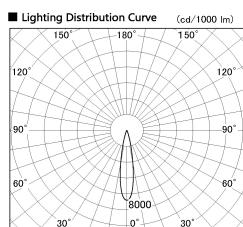

Item no. DD126-1415DW9035-LX

Series Name: Cledy versa L-G
(DD126_AG-LX)

Dark Mirror Reflector

Installation	Recessed mount
Type	Lens type adjustable downlight : Antiglare type
Fixture wattage	14W
Beam angle	19deg
Color Temp.	3500K
CRI	Ra>90
Luminous	1180 lm
Body	Die-castaluminumalloy
Body finish	N/A
Trim finish	White
Reflector finish	Dark Mirror
IP Rate	IP20
Light source	COB module
Input Voltage	AC220~240V
Dimming Type	Non-Dimmable
Certificate	CE,CCC
Cut Hole	100mm

Direct Horizontal Illuminance DD126-1415DW9035-LX

φ	Illuminance Angle	Beam Angle	Vertical Illuminance (lx)
330	19°	19°	33460
660			8360
1000			3720
1330			2090
			1340
			930
			680
			520