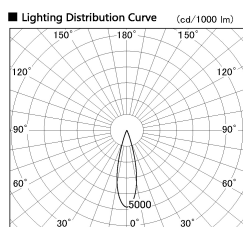

Item no. DD126-1425DW9035-LX

Series Name: Cledy versa L-G
(DD126_AG-LX)

Dark Mirror Reflector

Installation	Recessed mount
Type	Lens type adjustable downlight : Antiglare type
Fixture wattage	14W
Beam angle	26deg
Color Temp.	3500K
CRI	Ra>90
Luminous	1318 lm
Body	Die-castaluminumalloy
Body finish	N/A
Trim finish	White
Reflector finish	Dark Mirror
IP Rate	IP20
Light source	COB module
Input Voltage	AC220~240V
Dimming Type	Non-Dimmable
Certificate	CE,CCC
Cut Hole	100mm

Direct Horizontal Illuminance DD126-1425DW9035-LX

Illuminance Angle	Beam Angle	Vertical Illuminance (lx)
25°	26°	25660
10000		6420
5000		2850
2000		1600
1000		1030
500		710
250		520
125		400