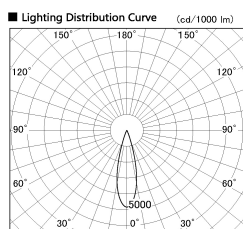

Item no. DD126-1425DW9035-LX

Series Name: Cledy versa L-G  
(DD126\_AG-LX)

Dark Mirror Reflector

Installation	Recessed mount
Type	Lens type adjustable downlight : Antiglare type
Fixture wattage	14W
Beam angle	26deg
Color Temp.	3500K
CRI	Ra>90
Luminous	1318 lm
Body	Die-castaluminumalloy
Body finish	N/A
Trim finish	White
Reflector finish	Dark Mirror
IP Rate	IP20
Light source	COB module
Input Voltage	AC220~240V
Dimming Type	Non-Dimmable
Certificate	CE,CCC
Cut Hole	100mm

Direct Horizontal Illuminance DD126-1425DW9035-LX

Illuminance Angle	Beam Angle	Vertical Illuminance (lx)
25°	26°	25660
10000		6420
5000		2850
2000		1600
1000		1030
500		710
250		520
125		400