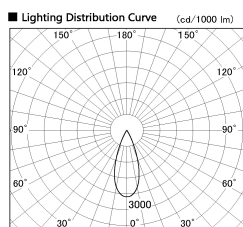

Item no. DD126-1435DW9035-LX

Series Name: Cledy versa L-G
(DD126_AG-LX)

Dark Mirror Reflector

Installation	Recessed mount
Type	Lens type adjustable downlight : Antiglare type
Fixture wattage	14W
Beam angle	38deg
Color Temp.	3500K
CRI	Ra>90
Luminous	1258 lm
Body	Die-castaluminumalloy
Body finish	N/A
Trim finish	White
Reflector finish	Dark Mirror
IP Rate	IP20
Light source	COB module
Input Voltage	AC220~240V
Dimming Type	Non-Dimmable
Certificate	CE,CCC
Cut Hole	100mm