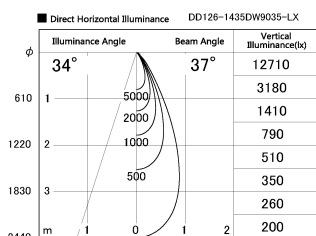

Item no. DD126-1435DW9035-LX

Series Name: Cledy versa L-G
(DD126_AG-LX)

Dark Mirror Reflector

Installation	Recessed mount
Type	Lens type adjustable downlight : Antiglare type
Fixture wattage	14W
Beam angle	38deg
Color Temp.	3500K
CRI	Ra>90
Luminous	1258 lm
Body	Die-castaluminumalloy
Body finish	N/A
Trim finish	White
Reflector finish	Dark Mirror
IP Rate	IP20
Light source	COB module
Input Voltage	AC220~240V
Dimming Type	Non-Dimmable
Certificate	CE,CCC
Cut Hole	100mm