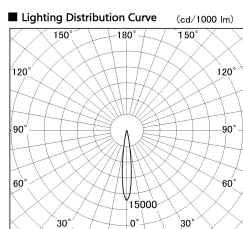

Item no. DD126-0815DW9035-LX

Series Name: Cledy versa L-G
(DD126_AG-LX)

Dark Mirror Reflector

Installation	Recessed mount
Type	Lens type adjustable downlight : Antiglare type
Fixture wattage	7.4W
Beam angle	14deg
Color Temp.	3500K
CRI	Ra>90
Luminous	615 lm
Body	Die-castaluminumalloy
Body finish	N/A
Trim finish	White
Reflector finish	Dark Mirror
IP Rate	IP20
Light source	COB module
Input Voltage	AC220~240V
Dimming Type	Non-Dimmable
Certificate	CE,CCC
Cut Hole	100mm

■ Direct Horizontal Illuminance DD126-0815DW9035-LX

Illuminance Angle	Beam Angle	Vertical Illuminance (lx)
13°	14°	32730
1		8180
		3640
2		2050
450		1310
2		910
680		670
3		510
910		510