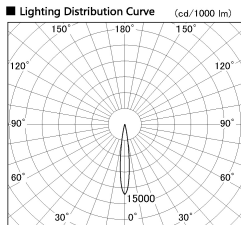

Item no. DD126-0815DW9035-LX

Series Name: Cledy versa L-G
(DD126_AG-LX)

Dark Mirror Reflector

Direct Horizontal Illuminance DD126-0815DW9035-LX

Illuminance Angle	Beam Angle	Vertical Illuminance (lx)
13°	14°	32730
		8180
		3640
		2050
		1310
		910
		670
		510

Installation	Recessed mount
Type	Lens type adjustable downlight : Antiglare type
Fixture wattage	7.4W
Beam angle	14deg
Color Temp.	3500K
CRI	Ra>90
Luminous	615 lm
Body	Die-cast aluminum alloy
Body finish	N/A
Trim finish	White
Reflector finish	Dark Mirror
IP Rate	IP20
Light source	COB module
Input Voltage	AC220~240V
Dimming Type	Non-Dimmable
Certificate	CE,CCC
Cut Hole	100mm