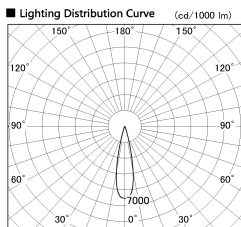

Item no. DD126-0825DW9035-LX

Series Name: Cledy versa L-G
(DD126_AG-LX)

Dark Mirror Reflector

■ Direct Horizontal Illuminance DD126-0825DW9035-LX

φ	Illuminance Angle	Beam Angle	Vertical Illuminance (lx)
380	22°	23°	17190
770			4300
1160			1910
1550			1070
			690
			480
			350
			270

Installation	Recessed mount
Type	Lens type adjustable downlight : Antiglare type
Fixture wattage	7.4W
Beam angle	22deg
Color Temp.	3500K
CRI	Ra>90
Luminous	675 lm
Body	Die-castaluminumalloy
Body finish	N/A
Trim finish	White
Reflector finish	Dark Mirror
IP Rate	IP20
Light source	COB module
Input Voltage	AC220~240V
Dimming Type	Non-Dimmable
Certificate	CE,CCC
Cut Hole	100mm