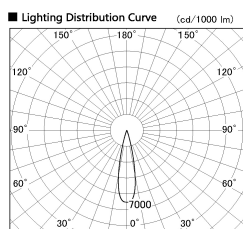

Item no. DD126-0825DW9035-LX

Series Name: Cledy versa L-G
(DD126_AG-LX)

Dark Mirror Reflector

■ Direct Horizontal Illuminance DD126-0825DW9035-LX

Illuminance Angle	Beam Angle	Vertical Illuminance (lx)
22°	23°	17190
		4300
		1910
		1070
		690
		480
		350
		270

Installation	Recessed mount
Type	Lens type adjustable downlight : Antiglare type
Fixture wattage	7.4W
Beam angle	22deg
Color Temp.	3500K
CRI	Ra>90
Luminous	675 lm
Body	Die-castaluminumalloy
Body finish	N/A
Trim finish	White
Reflector finish	Dark Mirror
IP Rate	IP20
Light source	COB module
Input Voltage	AC220~240V
Dimming Type	Non-Dimmable
Certificate	CE,CCC
Cut Hole	100mm