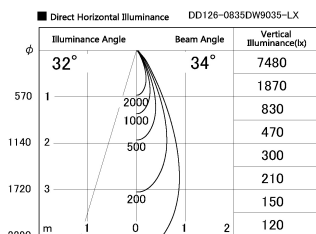

Item no. DD126-0835DW9035-LX

Series Name: Cledy versa L-G
(DD126_AG-LX)

Dark Mirror Reflector

Installation	Recessed mount
Type	Lens type adjustable downlight : Antiglare type
Fixture wattage	7.4W
Beam angle	34deg
Color Temp.	3500K
CRI	Ra>90
Luminous	645 lm
Body	Die-castaluminumalloy
Body finish	N/A
Trim finish	White
Reflector finish	Dark Mirror
IP Rate	IP20
Light source	COB module
Input Voltage	AC220~240V
Dimming Type	Non-Dimmable
Certificate	CE,CCC
Cut Hole	100mm