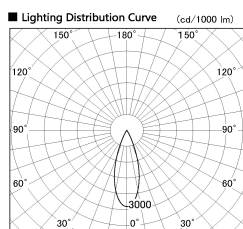

Item no. DD126-0835DW9035-LX

Series Name: Cledy versa L-G
(DD126_AG-LX)

Dark Mirror Reflector

Installation	Recessed mount
Type	Lens type adjustable downlight : Antiglare type
Fixture wattage	7.4W
Beam angle	34deg
Color Temp.	3500K
CRI	Ra>90
Luminous	645 lm
Body	Die-castaluminumalloy
Body finish	N/A
Trim finish	White
Reflector finish	Dark Mirror
IP Rate	IP20
Light source	COB module
Input Voltage	AC220~240V
Dimming Type	Non-Dimmable
Certificate	CE,CCC
Cut Hole	100mm