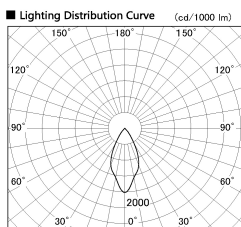

Item no. DD126-0855DW9035-LX

Series Name: Cledy versa L-G
(DD126_AG-LX)

Dark Mirror Reflector

Installation	Recessed mount
Type	Lens type adjustable downlight : Antiglare type
Fixture wattage	7.4W
Beam angle	48deg
Color Temp.	3500K
CRI	Ra>90
Luminous	604 lm
Body	Die-cast aluminum alloy
Body finish	N/A
Trim finish	White
Reflector finish	Dark Mirror
IP Rate	IP20
Light source	COB module
Input Voltage	AC220~240V
Dimming Type	Non-Dimmable
Certificate	CE,CCC
Cut Hole	100mm