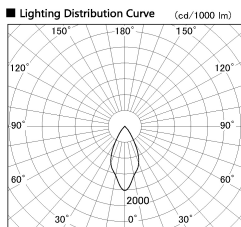

Item no. DD126-0855DW9035-LX

Series Name: Cledy versa L-G
(DD126_AG-LX)

Dark Mirror Reflector

■ Direct Horizontal Illuminance DD126-0855DW9035-LX

Illuminance Angle	Beam Angle	Vertical Illuminance (lx)
40°	47°	3930
720	1	980
1450	2	440
2180	3	250
2910	m	160
	1	110
	0	80
	2	60

Installation	Recessed mount
Type	Lens type adjustable downlight : Antiglare type
Fixture wattage	7.4W
Beam angle	48deg
Color Temp.	3500K
CRI	Ra>90
Luminous	604 lm
Body	Die-castaluminumalloy
Body finish	N/A
Trim finish	White
Reflector finish	Dark Mirror
IP Rate	IP20
Light source	COB module
Input Voltage	AC220~240V
Dimming Type	Non-Dimmable
Certificate	CE,CCC
Cut Hole	100mm