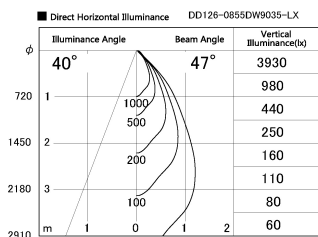

Item no. DD126-0855DW9035-LX

Series Name: Cledy versa L-G
(DD126_AG-LX)

Dark Mirror Reflector

Installation	Recessed mount
Type	Lens type adjustable downlight : Antiglare type
Fixture wattage	7.4W
Beam angle	48deg
Color Temp.	3500K
CRI	Ra>90
Luminous	604 lm
Body	Die-cast aluminum alloy
Body finish	N/A
Trim finish	White
Reflector finish	Dark Mirror
IP Rate	IP20
Light source	COB module
Input Voltage	AC220~240V
Dimming Type	Non-Dimmable
Certificate	CE,CCC
Cut Hole	100mm