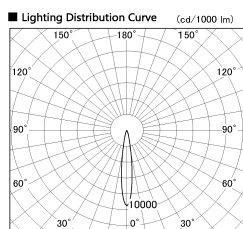

Item no. DD126-4015DW9040-LX

Series Name: Cledy versa L-G
(DD126_AG-LX)

Dark Mirror Reflector

Installation	Recessed mount
Type	Lens type adjustable downlight : Antiglare type
Fixture wattage	38.5W
Beam angle	15deg
Color Temp.	4000K
CRI	Ra>90
Luminous	3318 lm
Body	Die-castaluminumalloy
Body finish	N/A
Trim finish	White
Reflector finish	Dark Mirror
IP Rate	IP20
Light source	COB module
Input Voltage	AC220~240V
Dimming Type	Non-Dimmable
Certificate	CE,CCC
Cut Hole	150mm

Direct Horizontal Illuminance DD126-4015DW9040-LX

φ	Illuminance Angle	Beam Angle	Vertical Illuminance (lx)
240	14°	15°	126670
1	50000		31670
	20000		14070
490	2		7920
	10000		5070
730	3		3520
	5000		2590
980	m	1 0 1 2	1980