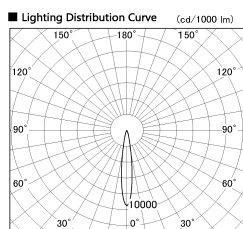

Item no. DD126-4015DW9040-LX

Series Name: Cledy versa L-G
(DD126_AG-LX)

Dark Mirror Reflector

Installation	Recessed mount
Type	Lens type adjustable downlight : Antiglare type
Fixture wattage	38.5W
Beam angle	15deg
Color Temp.	4000K
CRI	Ra>90
Luminous	3318 lm
Body	Die-castaluminumalloy
Body finish	N/A
Trim finish	White
Reflector finish	Dark Mirror
IP Rate	IP20
Light source	COB module
Input Voltage	AC220~240V
Dimming Type	Non-Dimmable
Certificate	CE,CCC
Cut Hole	150mm

Direct Horizontal Illuminance DD126-4015DW9040-LX

φ	Illuminance Angle	Beam Angle	Vertical Illuminance (lx)
240	14°	15°	126670
1	50000		31670
	20000		14070
490	10000		7920
2	5000		5070
730			3520
3			2590
980			1980