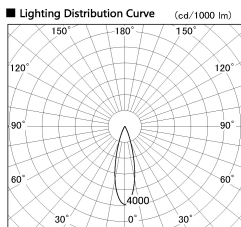

Item no. DD126-4025DW9040-LX

Series Name: Cledy versa L-G
(DD126_AG-LX)

Dark Mirror Reflector

Direct Horizontal Illuminance DD126-4025DW9040-LX

φ	Illuminance Angle	Beam Angle	Vertical Illuminance (lx)
440	25°	27°	56660
1330			14170
880			6300
440			3540
220			2270
110			1570
55			1160
27.5			890

Installation	Recessed mount
Type	Lens type adjustable downlight : Antiglare type
Fixture wattage	38.5W
Beam angle	27deg
Color Temp.	4000K
CRI	Ra>90
Luminous	3577 lm
Body	Die-castaluminumalloy
Body finish	N/A
Trim finish	White
Reflector finish	Dark Mirror
IP Rate	IP20
Light source	COB module
Input Voltage	AC220~240V
Dimming Type	Non-Dimmable
Certificate	CE,CCC
Cut Hole	150mm