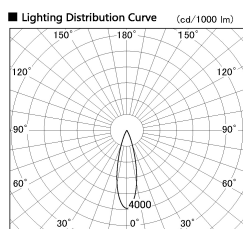

Item no. DD126-4025DW9040-LX

Series Name: Cledy versa L-G
(DD126_AG-LX)

Dark Mirror Reflector

Installation	Recessed mount
Type	Lens type adjustable downlight : Antiglare type
Fixture wattage	38.5W
Beam angle	27deg
Color Temp.	4000K
CRI	Ra>90
Luminous	3577 lm
Body	Die-castaluminumalloy
Body finish	N/A
Trim finish	White
Reflector finish	Dark Mirror
IP Rate	IP20
Light source	COB module
Input Voltage	AC220~240V
Dimming Type	Non-Dimmable
Certificate	CE,CCC
Cut Hole	150mm

Direct Horizontal Illuminance DD126-4025DW9040-LX

φ	Illuminance Angle	Beam Angle	Vertical Illuminance (lx)
440	25°	27°	56660
880	2000	10000	14170
1330	5000		6300
1770	2000		3540
	1900		2270
			1570
			1160
			890