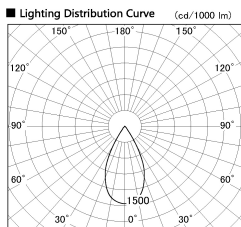

Item no. DD126-4055DW9040-LX

Series Name: Cledy versa L-G
(DD126_AG-LX)

Dark Mirror Reflector

Direct Horizontal Illuminance DD126-4055DW9040-LX

φ	Illuminance Angle	Beam Angle	Vertical Illuminance (lx)
800	44°	51°	17960
1610			4490
2420			2000
3230			1120
			720
			500
			370
			280

Installation	Recessed mount
Type	Lens type adjustable downlight : Antiglare type
Fixture wattage	38.5W
Beam angle	51deg
Color Temp.	4000K
CRI	Ra>90
Luminous	3058 lm
Body	Die-castaluminumalloy
Body finish	N/A
Trim finish	White
Reflector finish	Dark Mirror
IP Rate	IP20
Light source	COB module
Input Voltage	AC220~240V
Dimming Type	Non-Dimmable
Certificate	CE,CCC
Cut Hole	150mm