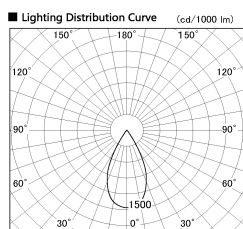

Item no. DD126-4055DW9040-LX

Series Name: Cledy versa L-G  
(DD126\_AG-LX)

Dark Mirror Reflector

Installation	Recessed mount
Type	Lens type adjustable downlight : Antiglare type
Fixture wattage	38.5W
Beam angle	51deg
Color Temp.	4000K
CRI	Ra>90
Luminous	3058 lm
Body	Die-castaluminumalloy
Body finish	N/A
Trim finish	White
Reflector finish	Dark Mirror
IP Rate	IP20
Light source	COB module
Input Voltage	AC220~240V
Dimming Type	Non-Dimmable
Certificate	CE,CCC
Cut Hole	150mm

Direct Horizontal Illuminance DD126-4055DW9040-LX

φ	Illuminance Angle	Beam Angle	Vertical Illuminance (lx)
800	44°	51°	17960
1610			4490
2420			2000
3230			1120
			720
			500
			370
			280