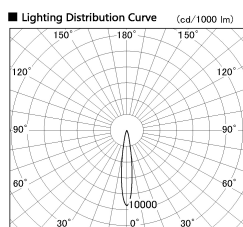

Item no. DD126-3715DW9040-LX

Series Name: Cledy versa L-G
(DD126_AG-LX)

Dark Mirror Reflector

■ Direct Horizontal Illuminance DD126-3715DW9040-LX

φ	Illuminance Angle	Beam Angle	Vertical Illuminance (lx)
120	14°	15°	120980
90	50000		30250
60	20000		13440
30	10000		7560
0	5000		4840
			3360
			2470
			1890

Installation	Recessed mount
Type	Lens type adjustable downlight : Antiglare type
Fixture wattage	35.5W
Beam angle	15deg
Color Temp.	4000K
CRI	Ra>90
Luminous	3169 lm
Body	Die-castaluminumalloy
Body finish	N/A
Trim finish	White
Reflector finish	Dark Mirror
IP Rate	IP20
Light source	COB module
Input Voltage	AC220~240V
Dimming Type	Non-Dimmable
Certificate	CE,CCC
Cut Hole	150mm