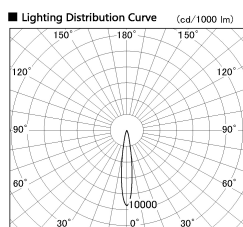

Item no. DD126-3715DW9040-LX

Series Name: Cledy versa L-G  
(DD126\_AG-LX)

Dark Mirror Reflector

■ Direct Horizontal Illuminance DD126-3715DW9040-LX

φ	Illuminance Angle	Beam Angle	Vertical Illuminance (lx)
120	14°	15°	120980
90	50000		30250
60	20000		13440
30	10000		7560
0	5000		4840
			3360
			2470
			1890

Installation	Recessed mount
Type	Lens type adjustable downlight : Antiglare type
Fixture wattage	35.5W
Beam angle	15deg
Color Temp.	4000K
CRI	Ra>90
Luminous	3169 lm
Body	Die-castaluminumalloy
Body finish	N/A
Trim finish	White
Reflector finish	Dark Mirror
IP Rate	IP20
Light source	COB module
Input Voltage	AC220~240V
Dimming Type	Non-Dimmable
Certificate	CE,CCC
Cut Hole	150mm