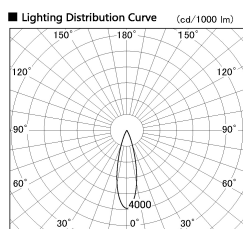

Item no. DD126-3725DW9040-LX

Series Name: Cledy versa L-G
(DD126_AG-LX)

Dark Mirror Reflector

Installation	Recessed mount
Type	Lens type adjustable downlight : Antiglare type
Fixture wattage	35.5W
Beam angle	27deg
Color Temp.	4000K
CRI	Ra>90
Luminous	3404 lm
Body	Die-castaluminumalloy
Body finish	N/A
Trim finish	White
Reflector finish	Dark Mirror
IP Rate	IP20
Light source	COB module
Input Voltage	AC220~240V
Dimming Type	Non-Dimmable
Certificate	CE,CCC
Cut Hole	150mm

Direct Horizontal Illuminance DD126-3725DW9040-LX

φ	Illuminance Angle	Beam Angle	Vertical Illuminance (lx)
440	25°	27°	53920
880			13480
1330			5990
1770			3370
			2160
			1500
			1100
			840