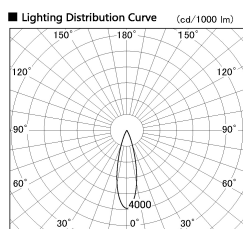

Item no. DD126-3725DW9040-LX

Series Name: Cledy versa L-G
(DD126_AG-LX)

Dark Mirror Reflector

Installation	Recessed mount
Type	Lens type adjustable downlight : Antiglare type
Fixture wattage	35.5W
Beam angle	27deg
Color Temp.	4000K
CRI	Ra>90
Luminous	3404 lm
Body	Die-castaluminumalloy
Body finish	N/A
Trim finish	White
Reflector finish	Dark Mirror
IP Rate	IP20
Light source	COB module
Input Voltage	AC220~240V
Dimming Type	Non-Dimmable
Certificate	CE,CCC
Cut Hole	150mm

Direct Horizontal Illuminance DD126-3725DW9040-LX

φ	Illuminance Angle	Beam Angle	Vertical Illuminance (lx)
440	25°	27°	53920
1330			13480
880			5990
440			3370
220			2160
110			1500
55			1100
27.5			840