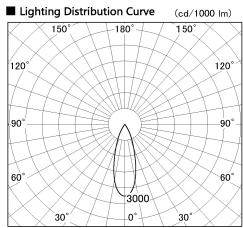

Item no. DD126-3735DW9040-LX

Series Name: Cledy versa L-G
(DD126_AG-LX)

Dark Mirror Reflector

Direct Horizontal Illuminance DD126-3735DW9040-LX

φ	Illuminance Angle	Beam Angle	Vertical Illuminance (lx)
530	30°	32°	36620
1070			9150
1600			4070
2140			2290
			1460
			1020
			750
			570

Installation	Recessed mount
Type	Lens type adjustable downlight : Antiglare type
Fixture wattage	35.5W
Beam angle	32deg
Color Temp.	4000K
CRI	Ra>90
Luminous	3358 lm
Body	Die-castaluminumalloy
Body finish	N/A
Trim finish	White
Reflector finish	Dark Mirror
IP Rate	IP20
Light source	COB module
Input Voltage	AC220~240V
Dimming Type	Non-Dimmable
Certificate	CE,CCC
Cut Hole	150mm