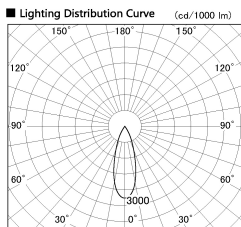

Item no. DD126-3735DW9040-LX

Series Name: Cledy versa L-G
(DD126_AG-LX)

Dark Mirror Reflector

■ Direct Horizontal Illuminance DD126-3735DW9040-LX

φ	Illuminance Angle	Beam Angle	Vertical Illuminance (lx)
530	30°	32°	36620
1070			9150
1600			4070
2140			2290
			1460
			1020
			750
			570

Installation	Recessed mount
Type	Lens type adjustable downlight : Antiglare type
Fixture wattage	35.5W
Beam angle	32deg
Color Temp.	4000K
CRI	Ra>90
Luminous	3358 lm
Body	Die-castaluminumalloy
Body finish	N/A
Trim finish	White
Reflector finish	Dark Mirror
IP Rate	IP20
Light source	COB module
Input Voltage	AC220~240V
Dimming Type	Non-Dimmable
Certificate	CE,CCC
Cut Hole	150mm