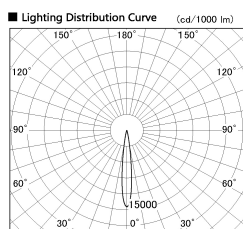

Item no. DD126-2515DW9040-LX

Series Name: Cledy versa L-G
(DD126_AG-LX)

Dark Mirror Reflector

| | |
|------------------|--|
| Installation | Recessed mount |
| Type | Lens type adjustable downlight : Antiglare type |
| Fixture wattage | 24W |
| Beam angle | 14deg |
| Color Temp. | 4000K |
| CRI | Ra>90 |
| Luminous | 1850 lm |
| Body | Die-castaluminumalloy |
| Body finish | N/A |
| Trim finish | White |
| Reflector finish | Dark Mirror |
| IP Rate | IP20 |
| Light source | COB module |
| Input Voltage | AC220~240V |
| Dimming Type | Non-Dimmable |
| Certificate | CE,CCC |
| Cut Hole | 125mm |

■ Direct Horizontal Illuminance DD126-2515DW9040-LX

| φ | Illuminance Angle | Beam Angle | Vertical Illuminance(lx) |
|-------|-------------------|------------|--------------------------|
| 210 | 12° | 13° | 107720 |
| 110 | 50000 | | 26930 |
| 60 | 20000 | | 11970 |
| 30 | 10000 | | 6730 |
| 15 | 5000 | | 4310 |
| 7.5 | | | 2990 |
| 3.75 | | | 2200 |
| 1.875 | | | 1680 |