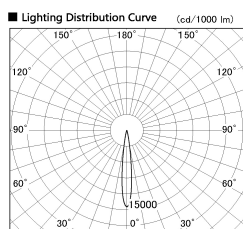

Item no. DD126-2515DW9040-LX

Series Name: Cledy versa L-G
(DD126_AG-LX)

Dark Mirror Reflector

Installation	Recessed mount
Type	Lens type adjustable downlight : Antiglare type
Fixture wattage	24W
Beam angle	14deg
Color Temp.	4000K
CRI	Ra>90
Luminous	1850 lm
Body	Die-castaluminumalloy
Body finish	N/A
Trim finish	White
Reflector finish	Dark Mirror
IP Rate	IP20
Light source	COB module
Input Voltage	AC220~240V
Dimming Type	Non-Dimmable
Certificate	CE,CCC
Cut Hole	125mm

Direct Horizontal Illuminance DD126-2515DW9040-LX

φ	Illuminance Angle	Beam Angle	Vertical Illuminance (lx)
	12°	13°	107720
210	50000		26930
	20000		11970
420	10000		6730
	5000		4310
630			2990
			2200
840			1680