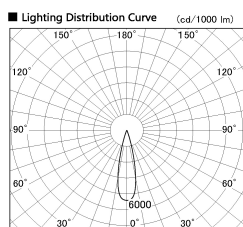

Item no. DD126-2525DW9040-LX

Series Name: Cledy versa L-G  
(DD126\_AG-LX)

Dark Mirror Reflector

φ	Illuminance Angle	Beam Angle	Vertical Illuminance (lx)		
420	24°	25°	42940		
1			10740		
850			4770		
2			2680		
1270			1720		
3			1190		
1700			880		
m	1	0	1	2	670

Installation	Recessed mount
Type	Lens type adjustable downlight : Antiglare type
Fixture wattage	24W
Beam angle	25deg
Color Temp.	4000K
CRI	Ra>90
Luminous	2018 lm
Body	Die-castaluminumalloy
Body finish	N/A
Trim finish	White
Reflector finish	Dark Mirror
IP Rate	IP20
Light source	COB module
Input Voltage	AC220~240V
Dimming Type	Non-Dimmable
Certificate	CE,CCC
Cut Hole	125mm