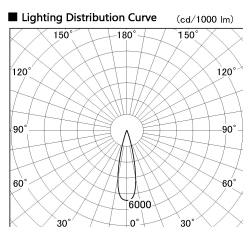

Item no. DD126-2525DW9040-LX

Series Name: Cledy versa L-G
(DD126_AG-LX)

Dark Mirror Reflector

Installation	Recessed mount
Type	Lens type adjustable downlight : Antiglare type
Fixture wattage	24W
Beam angle	25deg
Color Temp.	4000K
CRI	Ra>90
Luminous	2018 lm
Body	Die-castaluminumalloy
Body finish	N/A
Trim finish	White
Reflector finish	Dark Mirror
IP Rate	IP20
Light source	COB module
Input Voltage	AC220~240V
Dimming Type	Non-Dimmable
Certificate	CE,CCC
Cut Hole	125mm

■ Direct Horizontal Illuminance DD126-2525DW9040-LX

φ	Illuminance Angle	Beam Angle	Vertical Illuminance (lx)
420	24°	25°	42940
850	20000		10740
1270	10000		4770
1700	5000		2680
	2000		1720
	1000		1190
			880
			670