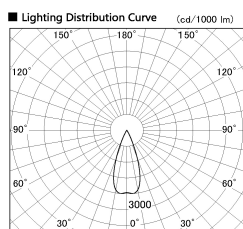

Item no. DD126-2535DW9040-LX

Series Name: Cledy versa L-G
(DD126_AG-LX)

Dark Mirror Reflector

Installation	Recessed mount
Type	Lens type adjustable downlight : Antiglare type
Fixture wattage	24W
Beam angle	38deg
Color Temp.	4000K
CRI	Ra>90
Luminous	2063 lm
Body	Die-castaluminumalloy
Body finish	N/A
Trim finish	White
Reflector finish	Dark Mirror
IP Rate	IP20
Light source	COB module
Input Voltage	AC220~240V
Dimming Type	Non-Dimmable
Certificate	CE,CCC
Cut Hole	125mm

■ Direct Horizontal Illuminance DD126-2535DW9040-LX

Illuminance Angle	Beam Angle	Vertical Illuminance (lx)
36°	39°	19480
		4870
		2160
		1220
		780
		540
		400
		300