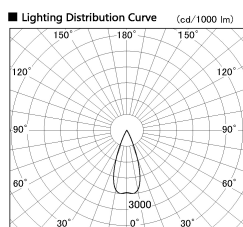

Item no. DD126-2535DW9040-LX

Series Name: Cledy versa L-G
(DD126_AG-LX)

Dark Mirror Reflector

Installation	Recessed mount
Type	Lens type adjustable downlight : Antiglare type
Fixture wattage	24W
Beam angle	38deg
Color Temp.	4000K
CRI	Ra>90
Luminous	2063 lm
Body	Die-castaluminumalloy
Body finish	N/A
Trim finish	White
Reflector finish	Dark Mirror
IP Rate	IP20
Light source	COB module
Input Voltage	AC220~240V
Dimming Type	Non-Dimmable
Certificate	CE,CCC
Cut Hole	125mm