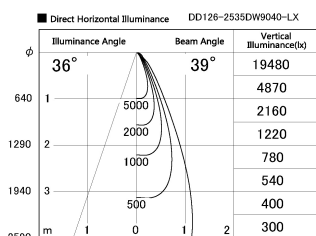

Item no. DD126-2535DW9040-LX

Series Name: Cledy versa L-G
(DD126_AG-LX)

Dark Mirror Reflector

Installation	Recessed mount
Type	Lens type adjustable downlight : Antiglare type
Fixture wattage	24W
Beam angle	38deg
Color Temp.	4000K
CRI	Ra>90
Luminous	2063 lm
Body	Die-castaluminumalloy
Body finish	N/A
Trim finish	White
Reflector finish	Dark Mirror
IP Rate	IP20
Light source	COB module
Input Voltage	AC220~240V
Dimming Type	Non-Dimmable
Certificate	CE,CCC
Cut Hole	125mm