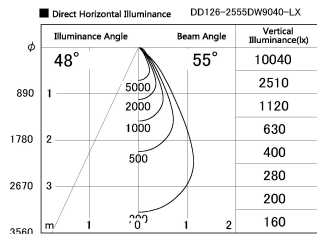

Item no. DD126-2555DW9040-LX

Series Name: Cledy versa L-G
(DD126_AG-LX)

Dark Mirror Reflector

Installation	Recessed mount
Type	Lens type adjustable downlight : Antiglare type
Fixture wattage	24W
Beam angle	55deg
Color Temp.	4000K
CRI	Ra>90
Luminous	1892 lm
Body	Die-castaluminumalloy
Body finish	N/A
Trim finish	White
Reflector finish	Dark Mirror
IP Rate	IP20
Light source	COB module
Input Voltage	AC220~240V
Dimming Type	Non-Dimmable
Certificate	CE,CCC
Cut Hole	125mm