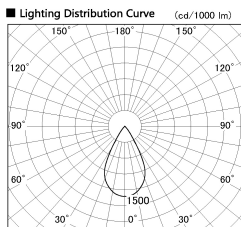

Item no. DD126-2555DW9040-LX

Series Name: Cledy versa L-G
(DD126_AG-LX)

Dark Mirror Reflector

Installation	Recessed mount
Type	Lens type adjustable downlight : Antiglare type
Fixture wattage	24W
Beam angle	55deg
Color Temp.	4000K
CRI	Ra>90
Luminous	1892 lm
Body	Die-castaluminumalloy
Body finish	N/A
Trim finish	White
Reflector finish	Dark Mirror
IP Rate	IP20
Light source	COB module
Input Voltage	AC220~240V
Dimming Type	Non-Dimmable
Certificate	CE,CCC
Cut Hole	125mm