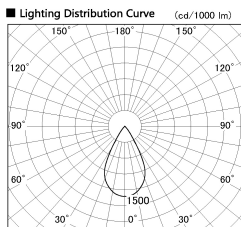

Item no. DD126-2555DW9040-LX

Series Name: Cledy versa L-G  
(DD126\_AG-LX)

Dark Mirror Reflector

■ Direct Horizontal Illuminance DD126-2555DW9040-LX

φ	Illuminance Angle	Beam Angle	Vertical Illuminance (lx)
890	48°	55°	10040
1780			2510
2670			1120
3560			630
			400
			280
			200
			160

Installation	Recessed mount
Type	Lens type adjustable downlight : Antiglare type
Fixture wattage	24W
Beam angle	55deg
Color Temp.	4000K
CRI	Ra>90
Luminous	1892 lm
Body	Die-castaluminumalloy
Body finish	N/A
Trim finish	White
Reflector finish	Dark Mirror
IP Rate	IP20
Light source	COB module
Input Voltage	AC220~240V
Dimming Type	Non-Dimmable
Certificate	CE,CCC
Cut Hole	125mm