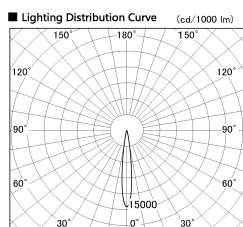

Item no. DD126-2015DW9040-LX

Series Name: Cledy versa L-G  
(DD126\_AG-LX)

Dark Mirror Reflector

■ Direct Horizontal Illuminance DD126-2015DW9040-LX

φ	Illuminance Angle	Beam Angle	Vertical Illuminance (lx)
210	12°	13°	83620
210			20900
420			9290
420			5230
630			3340
630			2320
840			1710
840			1310

Installation	Recessed mount
Type	Lens type adjustable downlight : Antiglare type
Fixture wattage	18.6W
Beam angle	14deg
Color Temp.	4000K
CRI	Ra>90
Luminous	1436 lm
Body	Die-castaluminumalloy
Body finish	N/A
Trim finish	White
Reflector finish	Dark Mirror
IP Rate	IP20
Light source	COB module
Input Voltage	AC220~240V
Dimming Type	Non-Dimmable
Certificate	CE,CCC
Cut Hole	125mm