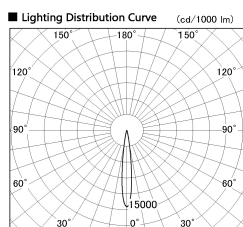

Item no. DD126-2015DW9040-LX

Series Name: Cledy versa L-G
(DD126_AG-LX)

Dark Mirror Reflector

Installation	Recessed mount
Type	Lens type adjustable downlight : Antiglare type
Fixture wattage	18.6W
Beam angle	14deg
Color Temp.	4000K
CRI	Ra>90
Luminous	1436 lm
Body	Die-castaluminumalloy
Body finish	N/A
Trim finish	White
Reflector finish	Dark Mirror
IP Rate	IP20
Light source	COB module
Input Voltage	AC220~240V
Dimming Type	Non-Dimmable
Certificate	CE,CCC
Cut Hole	125mm

Direct Horizontal Illuminance DD126-2015DW9040-LX

φ	Illuminance Angle	Beam Angle	Vertical Illuminance (lx)
210	12°	13°	83620
210			20900
420			9290
420			5230
630			3340
630			2320
840			1710
840			1310