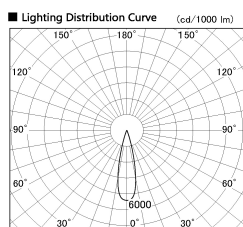

Item no. DD126-2025DW9040-LX

Series Name: Cledy versa L-G
(DD126_AG-LX)

Dark Mirror Reflector

■ Direct Horizontal Illuminance DD126-2025DW9040-LX

φ	Illuminance Angle	Beam Angle	Vertical Illuminance (lx)
420	24°	25°	33340
850			8340
1270			3700
1700			2080
			1330
			930
			680
			520

Installation	Recessed mount
Type	Lens type adjustable downlight : Antiglare type
Fixture wattage	18.6W
Beam angle	25deg
Color Temp.	4000K
CRI	Ra>90
Luminous	1567 lm
Body	Die-castaluminumalloy
Body finish	N/A
Trim finish	White
Reflector finish	Dark Mirror
IP Rate	IP20
Light source	COB module
Input Voltage	AC220~240V
Dimming Type	Non-Dimmable
Certificate	CE,CCC
Cut Hole	125mm