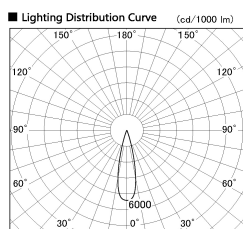

Item no. DD126-2025DW9040-LX

Series Name: Cledy versa L-G
(DD126_AG-LX)

Dark Mirror Reflector

Installation	Recessed mount
Type	Lens type adjustable downlight : Antiglare type
Fixture wattage	18.6W
Beam angle	25deg
Color Temp.	4000K
CRI	Ra>90
Luminous	1567 lm
Body	Die-castaluminumalloy
Body finish	N/A
Trim finish	White
Reflector finish	Dark Mirror
IP Rate	IP20
Light source	COB module
Input Voltage	AC220~240V
Dimming Type	Non-Dimmable
Certificate	CE,CCC
Cut Hole	125mm

Direct Horizontal Illuminance DD126-2025DW9040-LX

φ	Illuminance Angle	Beam Angle	Vertical Illuminance (lx)
420	24°	25°	33340
850			8340
1270			3700
1700			2080
			1330
			930
			680
			520