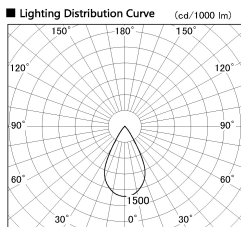

Item no. DD126-2055DW9040-LX

Series Name: Cledy versa L-G
(DD126_AG-LX)

Dark Mirror Reflector

Installation	Recessed mount
Type	Lens type adjustable downlight : Antiglare type
Fixture wattage	18.6W
Beam angle	55deg
Color Temp.	4000K
CRI	Ra>90
Luminous	1469 lm
Body	Die-castaluminumalloy
Body finish	N/A
Trim finish	White
Reflector finish	Dark Mirror
IP Rate	IP20
Light source	COB module
Input Voltage	AC220~240V
Dimming Type	Non-Dimmable
Certificate	CE,CCC
Cut Hole	125mm