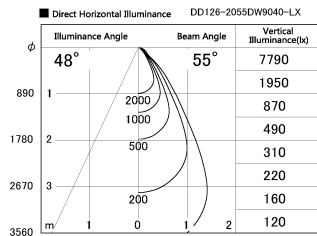

Item no. DD126-2055DW9040-LX

Series Name: Cledy versa L-G
(DD126_AG-LX)

Dark Mirror Reflector

Installation	Recessed mount
Type	Lens type adjustable downlight : Antiglare type
Fixture wattage	18.6W
Beam angle	55deg
Color Temp.	4000K
CRI	Ra>90
Luminous	1469 lm
Body	Die-castaluminumalloy
Body finish	N/A
Trim finish	White
Reflector finish	Dark Mirror
IP Rate	IP20
Light source	COB module
Input Voltage	AC220~240V
Dimming Type	Non-Dimmable
Certificate	CE,CCC
Cut Hole	125mm