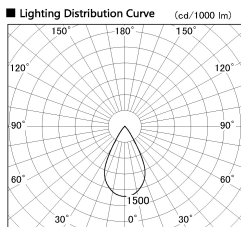

Item no. DD126-2055DW9040-LX

Series Name: Cledy versa L-G  
(DD126\_AG-LX)

Dark Mirror Reflector

Direct Horizontal Illuminance DD126-2055DW9040-LX

Illuminance Angle	Beam Angle	Vertical Illuminance (lx)
48°	55°	7790
		1950
		870
		490
		310
		220
		160
		120

Installation	Recessed mount
Type	Lens type adjustable downlight : Antiglare type
Fixture wattage	18.6W
Beam angle	55deg
Color Temp.	4000K
CRI	Ra>90
Luminous	1469 lm
Body	Die-castaluminum alloy
Body finish	N/A
Trim finish	White
Reflector finish	Dark Mirror
IP Rate	IP20
Light source	COB module
Input Voltage	AC220~240V
Dimming Type	Non-Dimmable
Certificate	CE,CCC
Cut Hole	125mm