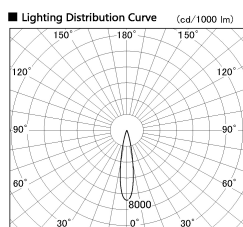

Item no. DD126-1415DW9040-LX

Series Name: Cledy versa L-G  
(DD126\_AG-LX)

Dark Mirror Reflector

Installation	Recessed mount
Type	Lens type adjustable downlight : Antiglare type
Fixture wattage	14W
Beam angle	19deg
Color Temp.	4000K
CRI	Ra>90
Luminous	1203 lm
Body	Die-castaluminumalloy
Body finish	N/A
Trim finish	White
Reflector finish	Dark Mirror
IP Rate	IP20
Light source	COB module
Input Voltage	AC220~240V
Dimming Type	Non-Dimmable
Certificate	CE,CCC
Cut Hole	100mm

■ Direct Horizontal Illuminance DD126-1415DW9040-LX

φ	Illuminance Angle	Beam Angle	Vertical Illuminance (lx)
330	19°	19°	34110
1			8530
660			3790
2			2130
1000			1360
3			950
1330			700
m	1	0	530