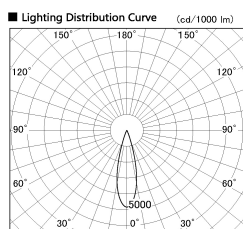

Item no. DD126-1425DW9040-LX

Series Name: Cledy versa L-G
(DD126_AG-LX)

Dark Mirror Reflector

Installation	Recessed mount
Type	Lens type adjustable downlight : Antiglare type
Fixture wattage	14W
Beam angle	26deg
Color Temp.	4000K
CRI	Ra>90
Luminous	1343 lm
Body	Die-castaluminumalloy
Body finish	N/A
Trim finish	White
Reflector finish	Dark Mirror
IP Rate	IP20
Light source	COB module
Input Voltage	AC220~240V
Dimming Type	Non-Dimmable
Certificate	CE,CCC
Cut Hole	100mm

Direct Horizontal Illuminance DD126-1425DW9040-LX

φ	Illuminance Angle	Beam Angle	Vertical Illuminance (lx)
25°	26°	26150	
440	10000	6540	
880	5000	2910	
1330	2000	1630	
1770	1000	1050	
		730	
		530	
		410	