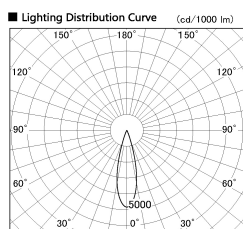

Item no. DD126-1425DW9040-LX

Series Name: Cledy versa L-G
(DD126_AG-LX)

Dark Mirror Reflector

Installation	Recessed mount
Type	Lens type adjustable downlight : Antiglare type
Fixture wattage	14W
Beam angle	26deg
Color Temp.	4000K
CRI	Ra>90
Luminous	1343 lm
Body	Die-castaluminumalloy
Body finish	N/A
Trim finish	White
Reflector finish	Dark Mirror
IP Rate	IP20
Light source	COB module
Input Voltage	AC220~240V
Dimming Type	Non-Dimmable
Certificate	CE,CCC
Cut Hole	100mm

■ Direct Horizontal Illuminance DD126-1425DW9040-LX

Illuminance Angle	Beam Angle	Vertical Illuminance (lx)
25°	26°	26150
10000		6540
5000		2910
2000		1630
1000		1050
730		730
530		530
410		410