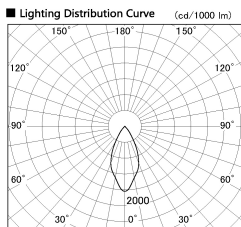

Item no. DD126-1455DW9040-LX

Series Name: Cledy versa L-G  
(DD126\_AG-LX)

Dark Mirror Reflector

Installation	Recessed mount
Type	Lens type adjustable downlight : Antiglare type
Fixture wattage	14W
Beam angle	48deg
Color Temp.	4000K
CRI	Ra>90
Luminous	1212 lm
Body	Die-castaluminumalloy
Body finish	N/A
Trim finish	White
Reflector finish	Dark Mirror
IP Rate	IP20
Light source	COB module
Input Voltage	AC220~240V
Dimming Type	Non-Dimmable
Certificate	CE,CCC
Cut Hole	100mm