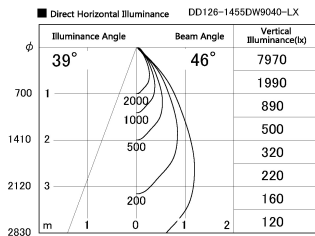

Item no. DD126-1455DW9040-LX

Series Name: Cledy versa L-G  
(DD126\_AG-LX)

Dark Mirror Reflector

Installation	Recessed mount
Type	Lens type adjustable downlight : Antiglare type
Fixture wattage	14W
Beam angle	48deg
Color Temp.	4000K
CRI	Ra>90
Luminous	1212 lm
Body	Die-castaluminumalloy
Body finish	N/A
Trim finish	White
Reflector finish	Dark Mirror
IP Rate	IP20
Light source	COB module
Input Voltage	AC220~240V
Dimming Type	Non-Dimmable
Certificate	CE,CCC
Cut Hole	100mm