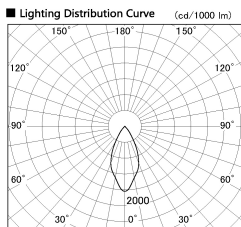

Item no. DD126-1455DW9040-LX

Series Name: Cledy versa L-G  
(DD126\_AG-LX)

Dark Mirror Reflector

Installation	Recessed mount
Type	Lens type adjustable downlight : Antiglare type
Fixture wattage	14W
Beam angle	48deg
Color Temp.	4000K
CRI	Ra>90
Luminous	1212 lm
Body	Die-cast aluminum alloy
Body finish	N/A
Trim finish	White
Reflector finish	Dark Mirror
IP Rate	IP20
Light source	COB module
Input Voltage	AC220~240V
Dimming Type	Non-Dimmable
Certificate	CE,CCC
Cut Hole	100mm