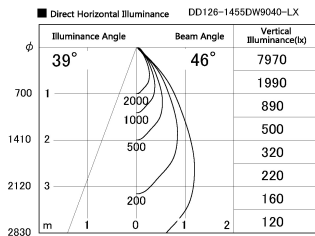

Item no. DD126-1455DW9040-LX

Series Name: Cledy versa L-G  
(DD126\_AG-LX)

Dark Mirror Reflector

Installation	Recessed mount
Type	Lens type adjustable downlight : Antiglare type
Fixture wattage	14W
Beam angle	48deg
Color Temp.	4000K
CRI	Ra>90
Luminous	1212 lm
Body	Die-cast aluminum alloy
Body finish	N/A
Trim finish	White
Reflector finish	Dark Mirror
IP Rate	IP20
Light source	COB module
Input Voltage	AC220~240V
Dimming Type	Non-Dimmable
Certificate	CE,CCC
Cut Hole	100mm