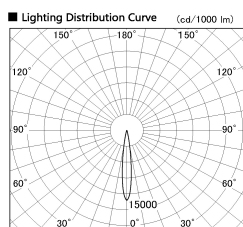

Item no. DD126-0815DW9040-LX

Series Name: Cledy versa L-G
(DD126_AG-LX)

Dark Mirror Reflector

Installation	Recessed mount
Type	Lens type adjustable downlight : Antiglare type
Fixture wattage	7.4W
Beam angle	14deg
Color Temp.	4000K
CRI	Ra>90
Luminous	626 lm
Body	Die-castaluminumalloy
Body finish	N/A
Trim finish	White
Reflector finish	Dark Mirror
IP Rate	IP20
Light source	COB module
Input Voltage	AC220~240V
Dimming Type	Non-Dimmable
Certificate	CE,CCC
Cut Hole	100mm

Direct Horizontal Illuminance DD126-0815DW9040-LX

φ	Illuminance Angle	Beam Angle	Vertical Illuminance (lx)	
13°	14°		33310	
220			8330	
1			3700	
450			2080	
2			1330	
680			930	
3			680	
910			520	
m	1	0	1	2