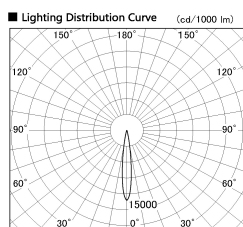

Item no. DD126-0815DW9040-LX

Series Name: Cledy versa L-G
(DD126_AG-LX)

Dark Mirror Reflector

Installation	Recessed mount
Type	Lens type adjustable downlight : Antiglare type
Fixture wattage	7.4W
Beam angle	14deg
Color Temp.	4000K
CRI	Ra>90
Luminous	626 lm
Body	Die-castaluminumalloy
Body finish	N/A
Trim finish	White
Reflector finish	Dark Mirror
IP Rate	IP20
Light source	COB module
Input Voltage	AC220~240V
Dimming Type	Non-Dimmable
Certificate	CE,CCC
Cut Hole	100mm

■ Direct Horizontal Illuminance DD126-0815DW9040-LX

Illuminance Angle	Beam Angle	Vertical Illuminance (lx)
13°	14°	33310
1		8330
		3700
2		2080
		1330
3		930
		680
910 m	1 0 1 2	520