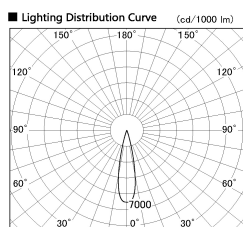

Item no. DD126-0825DW9040-LX

Series Name: Cledy versa L-G
(DD126_AG-LX)

Dark Mirror Reflector

■ Direct Horizontal Illuminance DD126-0825DW9040-LX

Illuminance Angle	Beam Angle	Vertical Illuminance (lx)
22°	23°	17520
		4380
		1950
		1090
		700
		490
		360
		270

Installation	Recessed mount
Type	Lens type adjustable downlight : Antiglare type
Fixture wattage	7.4W
Beam angle	22deg
Color Temp.	4000K
CRI	Ra>90
Luminous	688 lm
Body	Die-castaluminumalloy
Body finish	N/A
Trim finish	White
Reflector finish	Dark Mirror
IP Rate	IP20
Light source	COB module
Input Voltage	AC220~240V
Dimming Type	Non-Dimmable
Certificate	CE,CCC
Cut Hole	100mm