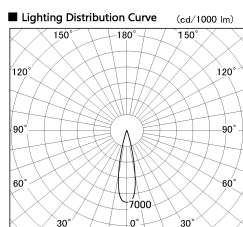

Item no. DD126-0825DW9040-LX

Series Name: Cledy versa L-G  
(DD126\_AG-LX)

Dark Mirror Reflector

Installation	Recessed mount
Type	Lens type adjustable downlight : Antiglare type
Fixture wattage	7.4W
Beam angle	22deg
Color Temp.	4000K
CRI	Ra>90
Luminous	688 lm
Body	Die-castaluminumalloy
Body finish	N/A
Trim finish	White
Reflector finish	Dark Mirror
IP Rate	IP20
Light source	COB module
Input Voltage	AC220~240V
Dimming Type	Non-Dimmable
Certificate	CE,CCC
Cut Hole	100mm

■ Direct Horizontal Illuminance DD126-0825DW9040-LX

φ	Illuminance Angle	Beam Angle	Vertical Illuminance (lx)
380	22°	23°	17520
770			4380
1160			1950
1550			1090
			700
			490
			360
			270