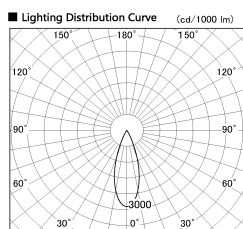

Item no. DD126-0835DW9040-LX

Series Name: Cledy versa L-G  
(DD126\_AG-LX)

Dark Mirror Reflector

Installation	Recessed mount
Type	Lens type adjustable downlight : Antiglare type
Fixture wattage	7.4W
Beam angle	34deg
Color Temp.	4000K
CRI	Ra>90
Luminous	657 lm
Body	Die-castaluminumalloy
Body finish	N/A
Trim finish	White
Reflector finish	Dark Mirror
IP Rate	IP20
Light source	COB module
Input Voltage	AC220~240V
Dimming Type	Non-Dimmable
Certificate	CE,CCC
Cut Hole	100mm