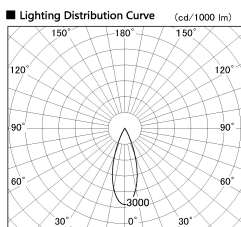

Item no. DD126-0835DW9040-LX

Series Name: Cledy versa L-G
(DD126_AG-LX)

Dark Mirror Reflector

Installation	Recessed mount
Type	Lens type adjustable downlight : Antiglare type
Fixture wattage	7.4W
Beam angle	34deg
Color Temp.	4000K
CRI	Ra>90
Luminous	657 lm
Body	Die-castaluminumalloy
Body finish	N/A
Trim finish	White
Reflector finish	Dark Mirror
IP Rate	IP20
Light source	COB module
Input Voltage	AC220~240V
Dimming Type	Non-Dimmable
Certificate	CE,CCC
Cut Hole	100mm