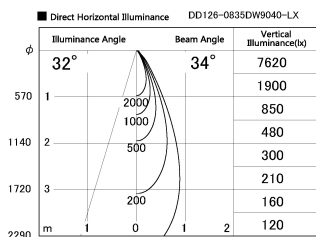

Item no. DD126-0835DW9040-LX

Series Name: Cledy versa L-G
(DD126_AG-LX)

Dark Mirror Reflector

Installation	Recessed mount
Type	Lens type adjustable downlight : Antiglare type
Fixture wattage	7.4W
Beam angle	34deg
Color Temp.	4000K
CRI	Ra>90
Luminous	657 lm
Body	Die-castaluminumalloy
Body finish	N/A
Trim finish	White
Reflector finish	Dark Mirror
IP Rate	IP20
Light source	COB module
Input Voltage	AC220~240V
Dimming Type	Non-Dimmable
Certificate	CE,CCC
Cut Hole	100mm