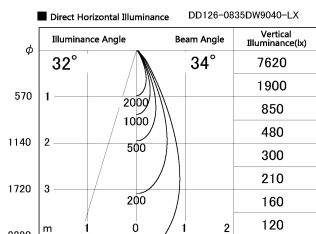

Item no. DD126-0835DW9040-LX

Series Name: Cledy versa L-G  
(DD126\_AG-LX)

Dark Mirror Reflector

Installation	Recessed mount
Type	Lens type adjustable downlight : Antiglare type
Fixture wattage	7.4W
Beam angle	34deg
Color Temp.	4000K
CRI	Ra>90
Luminous	657 lm
Body	Die-castaluminumalloy
Body finish	N/A
Trim finish	White
Reflector finish	Dark Mirror
IP Rate	IP20
Light source	COB module
Input Voltage	AC220~240V
Dimming Type	Non-Dimmable
Certificate	CE,CCC
Cut Hole	100mm