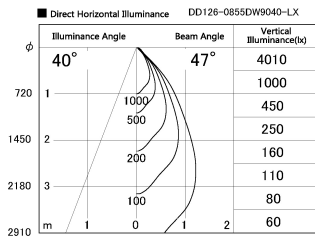

Item no. DD126-0855DW9040-LX

Series Name: Cledy versa L-G  
(DD126\_AG-LX)

Dark Mirror Reflector

Installation	Recessed mount
Type	Lens type adjustable downlight : Antiglare type
Fixture wattage	7.4W
Beam angle	48deg
Color Temp.	4000K
CRI	Ra>90
Luminous	616 lm
Body	Die-castaluminumalloy
Body finish	N/A
Trim finish	White
Reflector finish	Dark Mirror
IP Rate	IP20
Light source	COB module
Input Voltage	AC220~240V
Dimming Type	Non-Dimmable
Certificate	CE,CCC
Cut Hole	100mm