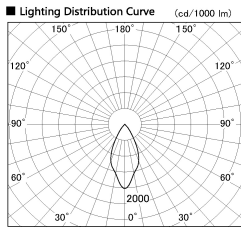

Item no. DD126-0855DW9040-LX

Series Name: Cledy versa L-G  
(DD126\_AG-LX)

Dark Mirror Reflector

Installation	Recessed mount
Type	Lens type adjustable downlight : Antiglare type
Fixture wattage	7.4W
Beam angle	48deg
Color Temp.	4000K
CRI	Ra>90
Luminous	616 lm
Body	Die-castaluminumalloy
Body finish	N/A
Trim finish	White
Reflector finish	Dark Mirror
IP Rate	IP20
Light source	COB module
Input Voltage	AC220~240V
Dimming Type	Non-Dimmable
Certificate	CE,CCC
Cut Hole	100mm