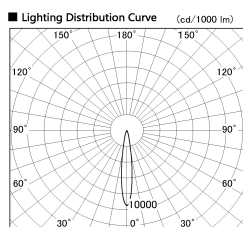

Item no. DD126-4015DB9027-LX

Series Name: Cledy versa L-G  
(DD126\_AG-LX)

Dark Mirror Reflector

■ Direct Horizontal Illuminance DD126-4015DB9027-LX

φ	Illuminance Angle	Beam Angle	Vertical Illuminance (lx)
240	14°	15°	114720
1	50000		28680
	20000		12750
490	10000		7170
2			4590
730	5000		3190
3			2340
980			1790
m	2.0	1 2	

Installation	Recessed mount
Type	Lens type adjustable downlight : Antiglare type
Fixture wattage	38.5W
Beam angle	15deg
Color Temp.	2700K
CRI	Ra>90
Luminous	3005 lm
Body	Die-castaluminumalloy
Body finish	N/A
Trim finish	Black
Reflector finish	Dark Mirror
IP Rate	IP20
Light source	COB module
Input Voltage	AC220~240V
Dimming Type	Non-Dimmable
Certificate	CE,CCC
Cut Hole	150mm