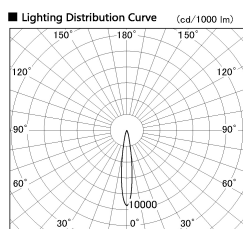

Item no. DD126-4015DB9027-LX

Series Name: Cledy versa L-G
(DD126_AG-LX)

Dark Mirror Reflector

Installation	Recessed mount
Type	Lens type adjustable downlight : Antiglare type
Fixture wattage	38.5W
Beam angle	15deg
Color Temp.	2700K
CRI	Ra>90
Luminous	3005 lm
Body	Die-castaluminumalloy
Body finish	N/A
Trim finish	Black
Reflector finish	Dark Mirror
IP Rate	IP20
Light source	COB module
Input Voltage	AC220~240V
Dimming Type	Non-Dimmable
Certificate	CE,CCC
Cut Hole	150mm

Direct Horizontal Illuminance DD126-4015DB9027-LX

φ	Illuminance Angle	Beam Angle	Vertical Illuminance (lx)
240	14°	15°	114720
480	5000		28680
730	20000		12750
980	10000		7170
	5000		4590
			3190
			2340
			1790