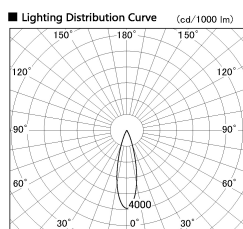

Item no. DD126-4025DB9027-LX

Series Name: Cledy versa L-G
(DD126_AG-LX)

Dark Mirror Reflector

■ Direct Horizontal Illuminance DD126-4025DB9027-LX

φ	Illuminance Angle	Beam Angle	Vertical Illuminance (lx)
25°		27°	51320
440	20000		12830
880	10000		5700
1330	5000		3210
1770	2000		2050
	1000		1430
	800		1050
	600		800

Installation	Recessed mount
Type	Lens type adjustable downlight : Antiglare type
Fixture wattage	38.5W
Beam angle	27deg
Color Temp.	2700K
CRI	Ra>90
Luminous	3240 lm
Body	Die-castaluminumalloy
Body finish	N/A
Trim finish	Black
Reflector finish	Dark Mirror
IP Rate	IP20
Light source	COB module
Input Voltage	AC220~240V
Dimming Type	Non-Dimmable
Certificate	CE,CCC
Cut Hole	150mm