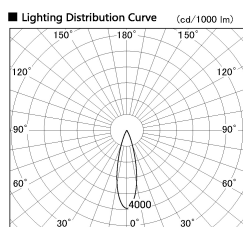

Item no. DD126-4025DB9027-LX

Series Name: Cledy versa L-G
(DD126_AG-LX)

Dark Mirror Reflector

■ Direct Horizontal Illuminance DD126-4025DB9027-LX

φ	Illuminance Angle	Beam Angle	Vertical Illuminance (lx)
25°		27°	51320
440	20000		12830
880	10000		5700
1330	5000		3210
1770	2000		2050
		1	1430
		2	1050
			800

Installation	Recessed mount
Type	Lens type adjustable downlight : Antiglare type
Fixture wattage	38.5W
Beam angle	27deg
Color Temp.	2700K
CRI	Ra>90
Luminous	3240 lm
Body	Die-castaluminumalloy
Body finish	N/A
Trim finish	Black
Reflector finish	Dark Mirror
IP Rate	IP20
Light source	COB module
Input Voltage	AC220~240V
Dimming Type	Non-Dimmable
Certificate	CE,CCC
Cut Hole	150mm