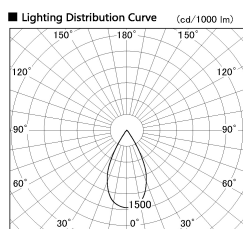

Item no. DD126-4055DB9027-LX

Series Name: Cledy versa L-G
(DD126_AG-LX)

Dark Mirror Reflector

Installation	Recessed mount
Type	Lens type adjustable downlight : Antiglare type
Fixture wattage	38.5W
Beam angle	51deg
Color Temp.	2700K
CRI	Ra>90
Luminous	2770 lm
Body	Die-castaluminumalloy
Body finish	N/A
Trim finish	Black
Reflector finish	Dark Mirror
IP Rate	IP20
Light source	COB module
Input Voltage	AC220~240V
Dimming Type	Non-Dimmable
Certificate	CE,CCC
Cut Hole	150mm