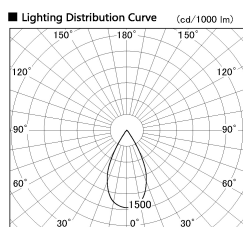

Item no. DD126-4055DB9027-LX

Series Name: Cledy versa L-G
(DD126_AG-LX)

Dark Mirror Reflector

Installation	Recessed mount
Type	Lens type adjustable downlight : Antiglare type
Fixture wattage	38.5W
Beam angle	51deg
Color Temp.	2700K
CRI	Ra>90
Luminous	2770 lm
Body	Die-castaluminumalloy
Body finish	N/A
Trim finish	Black
Reflector finish	Dark Mirror
IP Rate	IP20
Light source	COB module
Input Voltage	AC220~240V
Dimming Type	Non-Dimmable
Certificate	CE,CCC
Cut Hole	150mm