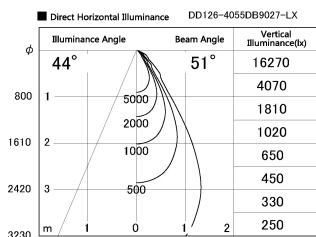

Item no. DD126-4055DB9027-LX

Series Name: Cledy versa L-G
(DD126_AG-LX)

Dark Mirror Reflector

Installation	Recessed mount
Type	Lens type adjustable downlight : Antiglare type
Fixture wattage	38.5W
Beam angle	51deg
Color Temp.	2700K
CRI	Ra>90
Luminous	2770 lm
Body	Die-castaluminumalloy
Body finish	N/A
Trim finish	Black
Reflector finish	Dark Mirror
IP Rate	IP20
Light source	COB module
Input Voltage	AC220~240V
Dimming Type	Non-Dimmable
Certificate	CE,CCC
Cut Hole	150mm