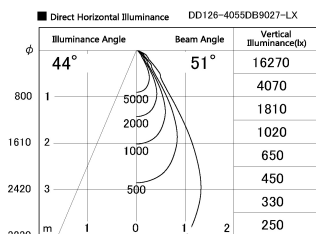

Item no. DD126-4055DB9027-LX

Series Name: Cledy versa L-G
(DD126_AG-LX)

Dark Mirror Reflector

Installation	Recessed mount
Type	Lens type adjustable downlight : Antiglare type
Fixture wattage	38.5W
Beam angle	51deg
Color Temp.	2700K
CRI	Ra>90
Luminous	2770 lm
Body	Die-castaluminumalloy
Body finish	N/A
Trim finish	Black
Reflector finish	Dark Mirror
IP Rate	IP20
Light source	COB module
Input Voltage	AC220~240V
Dimming Type	Non-Dimmable
Certificate	CE,CCC
Cut Hole	150mm