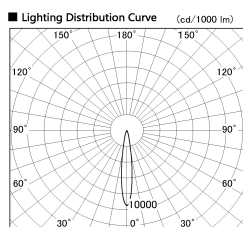

Item no. DD126-3715DB9027-LX

Series Name: Cledy versa L-G
(DD126_AG-LX)

Dark Mirror Reflector

■ Direct Horizontal Illuminance DD126-3715DB9027-LX

φ	Illuminance Angle	Beam Angle	Vertical Illuminance (lx)
14°		15°	109570
240	50000		27390
490	20000		12170
730	10000		6850
980	5000		4380
		2.0	3040
		1	2240
		2	1710

Installation	Recessed mount
Type	Lens type adjustable downlight : Antiglare type
Fixture wattage	35.5W
Beam angle	15deg
Color Temp.	2700K
CRI	Ra>90
Luminous	2870 lm
Body	Die-castaluminumalloy
Body finish	N/A
Trim finish	Black
Reflector finish	Dark Mirror
IP Rate	IP20
Light source	COB module
Input Voltage	AC220~240V
Dimming Type	Non-Dimmable
Certificate	CE,CCC
Cut Hole	150mm