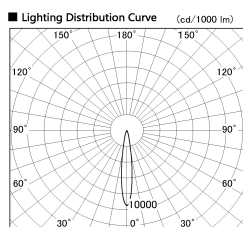

Item no. DD126-3715DB9027-LX

Series Name: Cledy versa L-G
(DD126_AG-LX)

Dark Mirror Reflector

Direct Horizontal Illuminance DD126-3715DB9027-LX

φ	Illuminance Angle	Beam Angle	Vertical Illuminance (lx)
14°		15°	109570
240	50000		27390
490	20000		12170
730	10000		6850
980	5000		4380
			3040
			2240
			1710

Installation	Recessed mount
Type	Lens type adjustable downlight : Antiglare type
Fixture wattage	35.5W
Beam angle	15deg
Color Temp.	2700K
CRI	Ra>90
Luminous	2870 lm
Body	Die-castaluminumalloy
Body finish	N/A
Trim finish	Black
Reflector finish	Dark Mirror
IP Rate	IP20
Light source	COB module
Input Voltage	AC220~240V
Dimming Type	Non-Dimmable
Certificate	CE,CCC
Cut Hole	150mm