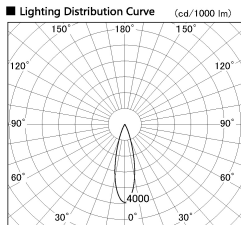

Item no. DD126-3725DB9027-LX

Series Name: Cledy versa L-G  
(DD126\_AG-LX)

Dark Mirror Reflector

■ Direct Horizontal Illuminance DD126-3725DB9027-LX

φ	Illuminance Angle	Beam Angle	Vertical Illuminance (lx)	
440	25°	27°	48840	
1			12210	
880			5430	
2			3050	
1330			1950	
3			1360	
1770			1000	
m	1	1	2	760

Installation	Recessed mount
Type	Lens type adjustable downlight : Antiglare type
Fixture wattage	35.5W
Beam angle	27deg
Color Temp.	2700K
CRI	Ra>90
Luminous	3083 lm
Body	Die-castaluminumalloy
Body finish	N/A
Trim finish	Black
Reflector finish	Dark Mirror
IP Rate	IP20
Light source	COB module
Input Voltage	AC220~240V
Dimming Type	Non-Dimmable
Certificate	CE,CCC
Cut Hole	150mm