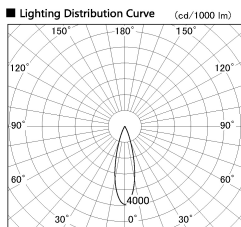

Item no. DD126-3725DB9027-LX

Series Name: Cledy versa L-G
(DD126_AG-LX)

Dark Mirror Reflector

■ Direct Horizontal Illuminance DD126-3725DB9027-LX

φ	Illuminance Angle	Beam Angle	Vertical Illuminance (lx)	
440	25°	27°	48840	
1			12210	
880			5430	
2			3050	
1330			1950	
3			1360	
1770			1000	
m	1	1	2	760

Installation	Recessed mount
Type	Lens type adjustable downlight : Antiglare type
Fixture wattage	35.5W
Beam angle	27deg
Color Temp.	2700K
CRI	Ra>90
Luminous	3083 lm
Body	Die-castaluminumalloy
Body finish	N/A
Trim finish	Black
Reflector finish	Dark Mirror
IP Rate	IP20
Light source	COB module
Input Voltage	AC220~240V
Dimming Type	Non-Dimmable
Certificate	CE,CCC
Cut Hole	150mm