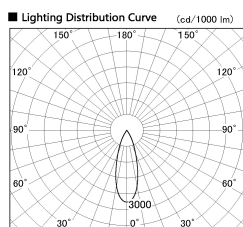

Item no. DD126-3735DB9027-LX

Series Name: Cledy versa L-G  
(DD126\_AG-LX)

Dark Mirror Reflector

Direct Horizontal Illuminance DD126-3735DB9027-LX

φ	Illuminance Angle	Beam Angle	Vertical Illuminance (lx)
530	30°	32°	33160
1070			8290
1600			3680
2140			2070
			1330
			920
			680
			520

Installation	Recessed mount
Type	Lens type adjustable downlight : Antiglare type
Fixture wattage	35.5W
Beam angle	32deg
Color Temp.	2700K
CRI	Ra>90
Luminous	3041 lm
Body	Die-castaluminumalloy
Body finish	N/A
Trim finish	Black
Reflector finish	Dark Mirror
IP Rate	IP20
Light source	COB module
Input Voltage	AC220~240V
Dimming Type	Non-Dimmable
Certificate	CE,CCC
Cut Hole	150mm