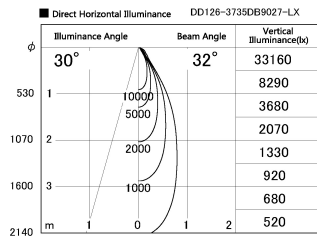

Item no. DD126-3735DB9027-LX

Series Name: Cledy versa L-G
(DD126_AG-LX)

Dark Mirror Reflector

Installation	Recessed mount
Type	Lens type adjustable downlight : Antiglare type
Fixture wattage	35.5W
Beam angle	32deg
Color Temp.	2700K
CRI	Ra>90
Luminous	3041 lm
Body	Die-castaluminumalloy
Body finish	N/A
Trim finish	Black
Reflector finish	Dark Mirror
IP Rate	IP20
Light source	COB module
Input Voltage	AC220~240V
Dimming Type	Non-Dimmable
Certificate	CE,CCC
Cut Hole	150mm