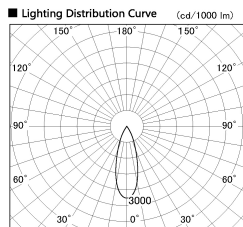

Item no. DD126-3735DB9027-LX

Series Name: Cledy versa L-G
(DD126_AG-LX)

Dark Mirror Reflector

Installation	Recessed mount
Type	Lens type adjustable downlight : Antiglare type
Fixture wattage	35.5W
Beam angle	32deg
Color Temp.	2700K
CRI	Ra>90
Luminous	3041 lm
Body	Die-castaluminumalloy
Body finish	N/A
Trim finish	Black
Reflector finish	Dark Mirror
IP Rate	IP20
Light source	COB module
Input Voltage	AC220~240V
Dimming Type	Non-Dimmable
Certificate	CE,CCC
Cut Hole	150mm