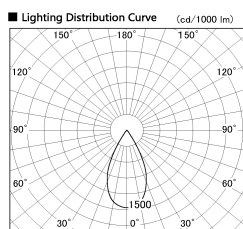

Item no. DD126-3755DB9027-LX

Series Name: Cledy versa L-G
(DD126_AG-LX)

Dark Mirror Reflector

Installation	Recessed mount
Type	Lens type adjustable downlight : Antiglare type
Fixture wattage	35.5W
Beam angle	51deg
Color Temp.	2700K
CRI	Ra>90
Luminous	2635 lm
Body	Die-castaluminumalloy
Body finish	N/A
Trim finish	Black
Reflector finish	Dark Mirror
IP Rate	IP20
Light source	COB module
Input Voltage	AC220~240V
Dimming Type	Non-Dimmable
Certificate	CE,CCC
Cut Hole	150mm