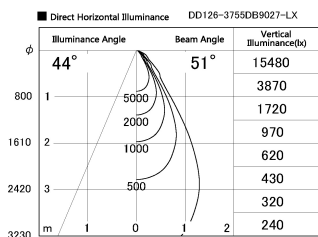

Item no. DD126-3755DB9027-LX

Series Name: Cledy versa L-G
(DD126_AG-LX)

Dark Mirror Reflector

Installation	Recessed mount
Type	Lens type adjustable downlight : Antiglare type
Fixture wattage	35.5W
Beam angle	51deg
Color Temp.	2700K
CRI	Ra>90
Luminous	2635 lm
Body	Die-castaluminumalloy
Body finish	N/A
Trim finish	Black
Reflector finish	Dark Mirror
IP Rate	IP20
Light source	COB module
Input Voltage	AC220~240V
Dimming Type	Non-Dimmable
Certificate	CE,CCC
Cut Hole	150mm