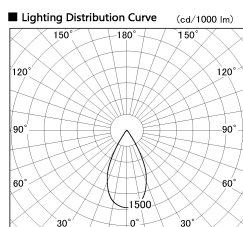

Item no. DD126-3755DB9027-LX

Series Name: Cledy versa L-G
(DD126_AG-LX)

Dark Mirror Reflector

Installation	Recessed mount
Type	Lens type adjustable downlight : Antiglare type
Fixture wattage	35.5W
Beam angle	51deg
Color Temp.	2700K
CRI	Ra>90
Luminous	2635 lm
Body	Die-castaluminumalloy
Body finish	N/A
Trim finish	Black
Reflector finish	Dark Mirror
IP Rate	IP20
Light source	COB module
Input Voltage	AC220~240V
Dimming Type	Non-Dimmable
Certificate	CE,CCC
Cut Hole	150mm