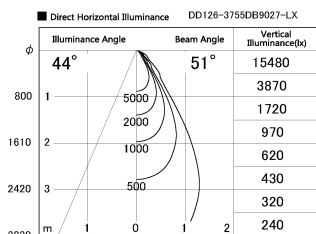

Item no. DD126-3755DB9027-LX

Series Name: Cledy versa L-G
(DD126_AG-LX)

Dark Mirror Reflector

Installation	Recessed mount
Type	Lens type adjustable downlight : Antiglare type
Fixture wattage	35.5W
Beam angle	51deg
Color Temp.	2700K
CRI	Ra>90
Luminous	2635 lm
Body	Die-castaluminumalloy
Body finish	N/A
Trim finish	Black
Reflector finish	Dark Mirror
IP Rate	IP20
Light source	COB module
Input Voltage	AC220~240V
Dimming Type	Non-Dimmable
Certificate	CE,CCC
Cut Hole	150mm