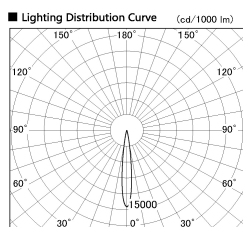

Item no. DD126-2515DB9027-LX

Series Name: Cledy versa L-G
(DD126_AG-LX)

Dark Mirror Reflector

■ Direct Horizontal Illuminance DD126-2515DB9027-LX

φ	Illuminance Angle	Beam Angle	Vertical Illuminance (lx)
210	12°	13°	97530
1			24380
420			10840
2			6100
630			3900
3			2710
840			1990
m	1	2	1520

Installation	Recessed mount
Type	Lens type adjustable downlight : Antiglare type
Fixture wattage	24W
Beam angle	14deg
Color Temp.	2700K
CRI	Ra>90
Luminous	1675 lm
Body	Die-castaluminumalloy
Body finish	N/A
Trim finish	Black
Reflector finish	Dark Mirror
IP Rate	IP20
Light source	COB module
Input Voltage	AC220~240V
Dimming Type	Non-Dimmable
Certificate	CE,CCC
Cut Hole	125mm