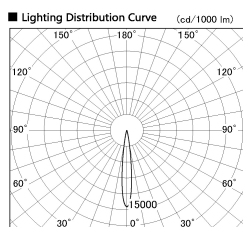

Item no. DD126-2515DB9027-LX

Series Name: Cledy versa L-G  
(DD126\_AG-LX)

Dark Mirror Reflector

■ Direct Horizontal Illuminance DD126-2515DB9027-LX

φ	Illuminance Angle	Beam Angle	Vertical Illuminance (lx)
210	12°	13°	97530
1			24380
420			10840
2			6100
630			3900
3			2710
840			1990
m	1	2	1520

Installation	Recessed mount
Type	Lens type adjustable downlight : Antiglare type
Fixture wattage	24W
Beam angle	14deg
Color Temp.	2700K
CRI	Ra>90
Luminous	1675 lm
Body	Die-castaluminumalloy
Body finish	N/A
Trim finish	Black
Reflector finish	Dark Mirror
IP Rate	IP20
Light source	COB module
Input Voltage	AC220~240V
Dimming Type	Non-Dimmable
Certificate	CE,CCC
Cut Hole	125mm