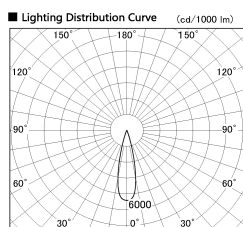

Item no. DD126-2525DB9027-LX

Series Name: Cledy versa L-G  
(DD126\_AG-LX)

Dark Mirror Reflector

■ Direct Horizontal Illuminance DD126-2525DB9027-LX

φ	Illuminance Angle	Beam Angle	Vertical Illuminance (lx)
420	24°	25°	38900
850			9720
1270			4320
1700			2430
			1560
			1080
			790
			610

Installation	Recessed mount
Type	Lens type adjustable downlight : Antiglare type
Fixture wattage	24W
Beam angle	25deg
Color Temp.	2700K
CRI	Ra>90
Luminous	1828 lm
Body	Die-castaluminumalloy
Body finish	N/A
Trim finish	Black
Reflector finish	Dark Mirror
IP Rate	IP20
Light source	COB module
Input Voltage	AC220~240V
Dimming Type	Non-Dimmable
Certificate	CE,CCC
Cut Hole	125mm