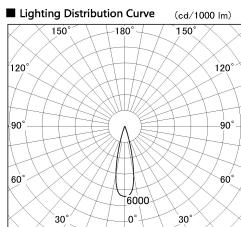

Item no. DD126-2525DB9027-LX

Series Name: Cledy versa L-G
(DD126_AG-LX)

Dark Mirror Reflector

■ Direct Horizontal Illuminance DD126-2525DB9027-LX

φ	Illuminance Angle	Beam Angle	Vertical Illuminance (lx)
420	24°	25°	38900
850			9720
1270			4320
1700			2430
			1560
			1080
			790
			610

Installation	Recessed mount
Type	Lens type adjustable downlight : Antiglare type
Fixture wattage	24W
Beam angle	25deg
Color Temp.	2700K
CRI	Ra>90
Luminous	1828 lm
Body	Die-castaluminumalloy
Body finish	N/A
Trim finish	Black
Reflector finish	Dark Mirror
IP Rate	IP20
Light source	COB module
Input Voltage	AC220~240V
Dimming Type	Non-Dimmable
Certificate	CE,CCC
Cut Hole	125mm