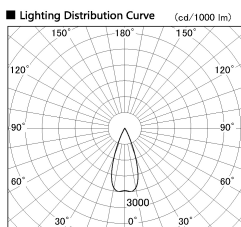

Item no. DD126-2535DB9027-LX

Series Name: Cledy versa L-G
(DD126_AG-LX)

Dark Mirror Reflector

Installation	Recessed mount
Type	Lens type adjustable downlight : Antiglare type
Fixture wattage	24W
Beam angle	38deg
Color Temp.	2700K
CRI	Ra>90
Luminous	1868 lm
Body	Die-castaluminumalloy
Body finish	N/A
Trim finish	Black
Reflector finish	Dark Mirror
IP Rate	IP20
Light source	COB module
Input Voltage	AC220~240V
Dimming Type	Non-Dimmable
Certificate	CE,CCC
Cut Hole	125mm