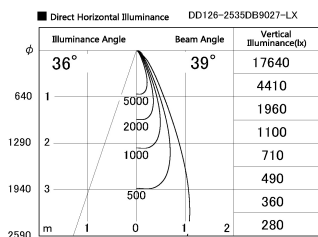

Item no. DD126-2535DB9027-LX

Series Name: Cledy versa L-G
(DD126_AG-LX)

Dark Mirror Reflector

Installation	Recessed mount
Type	Lens type adjustable downlight : Antiglare type
Fixture wattage	24W
Beam angle	38deg
Color Temp.	2700K
CRI	Ra>90
Luminous	1868 lm
Body	Die-castaluminumalloy
Body finish	N/A
Trim finish	Black
Reflector finish	Dark Mirror
IP Rate	IP20
Light source	COB module
Input Voltage	AC220~240V
Dimming Type	Non-Dimmable
Certificate	CE,CCC
Cut Hole	125mm