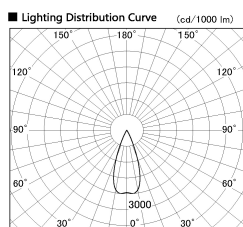

Item no. DD126-2535DB9027-LX

Series Name: Cledy versa L-G  
(DD126\_AG-LX)

Dark Mirror Reflector

Installation	Recessed mount
Type	Lens type adjustable downlight : Antiglare type
Fixture wattage	24W
Beam angle	38deg
Color Temp.	2700K
CRI	Ra>90
Luminous	1868 lm
Body	Die-castaluminumalloy
Body finish	N/A
Trim finish	Black
Reflector finish	Dark Mirror
IP Rate	IP20
Light source	COB module
Input Voltage	AC220~240V
Dimming Type	Non-Dimmable
Certificate	CE,CCC
Cut Hole	125mm