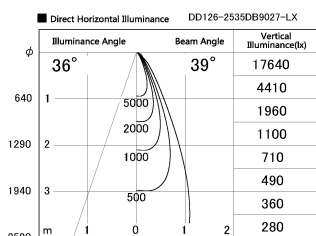

Item no. DD126-2535DB9027-LX

Series Name: Cledy versa L-G  
(DD126\_AG-LX)

Dark Mirror Reflector

Installation	Recessed mount
Type	Lens type adjustable downlight : Antiglare type
Fixture wattage	24W
Beam angle	38deg
Color Temp.	2700K
CRI	Ra>90
Luminous	1868 lm
Body	Die-castaluminumalloy
Body finish	N/A
Trim finish	Black
Reflector finish	Dark Mirror
IP Rate	IP20
Light source	COB module
Input Voltage	AC220~240V
Dimming Type	Non-Dimmable
Certificate	CE,CCC
Cut Hole	125mm