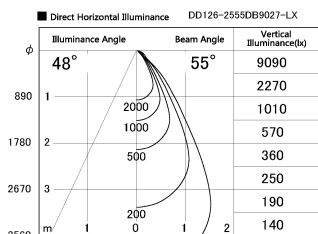

Item no. DD126-2555DB9027-LX

Series Name: Cledy versa L-G
(DD126_AG-LX)

Dark Mirror Reflector

Installation	Recessed mount
Type	Lens type adjustable downlight : Antiglare type
Fixture wattage	24W
Beam angle	55deg
Color Temp.	2700K
CRI	Ra>90
Luminous	1714 lm
Body	Die-castaluminumalloy
Body finish	N/A
Trim finish	Black
Reflector finish	Dark Mirror
IP Rate	IP20
Light source	COB module
Input Voltage	AC220~240V
Dimming Type	Non-Dimmable
Certificate	CE,CCC
Cut Hole	125mm