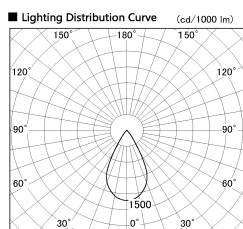

Item no. DD126-2555DB9027-LX

Series Name: Cledy versa L-G
(DD126_AG-LX)

Dark Mirror Reflector

Installation	Recessed mount
Type	Lens type adjustable downlight : Antiglare type
Fixture wattage	24W
Beam angle	55deg
Color Temp.	2700K
CRI	Ra>90
Luminous	1714 lm
Body	Die-castaluminumalloy
Body finish	N/A
Trim finish	Black
Reflector finish	Dark Mirror
IP Rate	IP20
Light source	COB module
Input Voltage	AC220~240V
Dimming Type	Non-Dimmable
Certificate	CE,CCC
Cut Hole	125mm