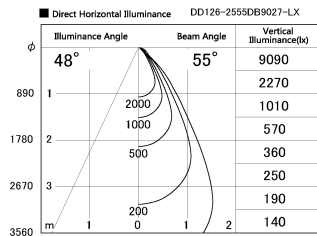

Item no. DD126-2555DB9027-LX

Series Name: Cledy versa L-G  
(DD126\_AG-LX)

Dark Mirror Reflector

Installation	Recessed mount
Type	Lens type adjustable downlight : Antiglare type
Fixture wattage	24W
Beam angle	55deg
Color Temp.	2700K
CRI	Ra>90
Luminous	1714 lm
Body	Die-castaluminumalloy
Body finish	N/A
Trim finish	Black
Reflector finish	Dark Mirror
IP Rate	IP20
Light source	COB module
Input Voltage	AC220~240V
Dimming Type	Non-Dimmable
Certificate	CE,CCC
Cut Hole	125mm