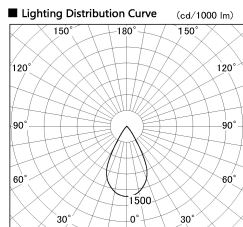

Item no. DD126-2555DB9027-LX

Series Name: Cledy versa L-G  
(DD126\_AG-LX)

Dark Mirror Reflector

Installation	Recessed mount
Type	Lens type adjustable downlight : Antiglare type
Fixture wattage	24W
Beam angle	55deg
Color Temp.	2700K
CRI	Ra>90
Luminous	1714 lm
Body	Die-castaluminumalloy
Body finish	N/A
Trim finish	Black
Reflector finish	Dark Mirror
IP Rate	IP20
Light source	COB module
Input Voltage	AC220~240V
Dimming Type	Non-Dimmable
Certificate	CE,CCC
Cut Hole	125mm