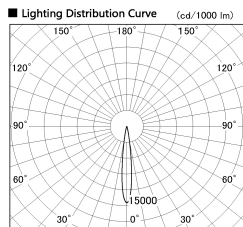

Item no. DD126-2015DB9027-LX

Series Name: Cledy versa L-G
(DD126_AG-LX)

Dark Mirror Reflector

Direct Horizontal Illuminance DD126-2015DB9027-LX

φ	Illuminance Angle	Beam Angle	Vertical Illuminance (lx)
210	12°	13°	75760
180			18940
150			8420
120			4730
90			3030
60			2100
30			1550
0			1180

Installation	Recessed mount
Type	Lens type adjustable downlight : Antiglare type
Fixture wattage	18.6W
Beam angle	14deg
Color Temp.	2700K
CRI	Ra>90
Luminous	1301 lm
Body	Die-castaluminumalloy
Body finish	N/A
Trim finish	Black
Reflector finish	Dark Mirror
IP Rate	IP20
Light source	COB module
Input Voltage	AC220~240V
Dimming Type	Non-Dimmable
Certificate	CE,CCC
Cut Hole	125mm