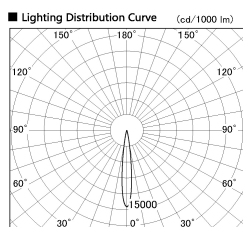

Item no. DD126-2015DB9027-LX

Series Name: Cledy versa L-G
(DD126_AG-LX)

Dark Mirror Reflector

■ Direct Horizontal Illuminance DD126-2015DB9027-LX

φ	Illuminance Angle	Beam Angle	Vertical Illuminance (lx)
210	12°	13°	75760
180			18940
150			8420
120			4730
90			3030
60			2100
30			1550
0			1180

Installation	Recessed mount
Type	Lens type adjustable downlight : Antiglare type
Fixture wattage	18.6W
Beam angle	14deg
Color Temp.	2700K
CRI	Ra>90
Luminous	1301 lm
Body	Die-castaluminumalloy
Body finish	N/A
Trim finish	Black
Reflector finish	Dark Mirror
IP Rate	IP20
Light source	COB module
Input Voltage	AC220~240V
Dimming Type	Non-Dimmable
Certificate	CE,CCC
Cut Hole	125mm