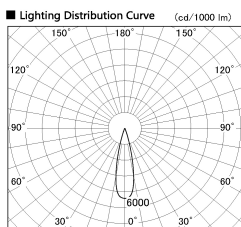

Item no. DD126-2025DB9027-LX

Series Name: Cledy versa L-G
(DD126_AG-LX)

Dark Mirror Reflector

Installation	Recessed mount
Type	Lens type adjustable downlight : Antiglare type
Fixture wattage	18.6W
Beam angle	25deg
Color Temp.	2700K
CRI	Ra>90
Luminous	1419 lm
Body	Die-castaluminumalloy
Body finish	N/A
Trim finish	Black
Reflector finish	Dark Mirror
IP Rate	IP20
Light source	COB module
Input Voltage	AC220~240V
Dimming Type	Non-Dimmable
Certificate	CE,CCC
Cut Hole	125mm

Direct Horizontal Illuminance DD126-2025DB9027-LX

Illuminance Angle	Beam Angle	Vertical Illuminance (lx)
24°	25°	30190
		7550
		3350
		1890
		1210
		840
		620
		470