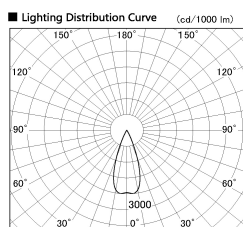

Item no. DD126-2035DB9027-LX

Series Name: Cledy versa L-G
(DD126_AG-LX)

Dark Mirror Reflector

Installation	Recessed mount
Type	Lens type adjustable downlight : Antiglare type
Fixture wattage	18.6W
Beam angle	38deg
Color Temp.	2700K
CRI	Ra>90
Luminous	1451 lm
Body	Die-castaluminumalloy
Body finish	N/A
Trim finish	Black
Reflector finish	Dark Mirror
IP Rate	IP20
Light source	COB module
Input Voltage	AC220~240V
Dimming Type	Non-Dimmable
Certificate	CE,CCC
Cut Hole	125mm