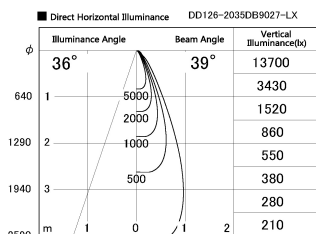

Item no. DD126-2035DB9027-LX

Series Name: Cledy versa L-G
(DD126_AG-LX)

Dark Mirror Reflector

Installation	Recessed mount
Type	Lens type adjustable downlight : Antiglare type
Fixture wattage	18.6W
Beam angle	38deg
Color Temp.	2700K
CRI	Ra>90
Luminous	1451 lm
Body	Die-castaluminumalloy
Body finish	N/A
Trim finish	Black
Reflector finish	Dark Mirror
IP Rate	IP20
Light source	COB module
Input Voltage	AC220~240V
Dimming Type	Non-Dimmable
Certificate	CE,CCC
Cut Hole	125mm