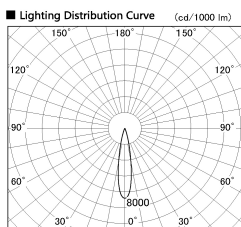

Item no. DD126-1415DB9027-LX

Series Name: Cledy versa L-G  
(DD126\_AG-LX)

Dark Mirror Reflector

Installation	Recessed mount
Type	Lens type adjustable downlight : Antiglare type
Fixture wattage	14W
Beam angle	19deg
Color Temp.	2700K
CRI	Ra>90
Luminous	1090 lm
Body	Die-castaluminumalloy
Body finish	N/A
Trim finish	Black
Reflector finish	Dark Mirror
IP Rate	IP20
Light source	COB module
Input Voltage	AC220~240V
Dimming Type	Non-Dimmable
Certificate	CE,CCC
Cut Hole	100mm

Direct Horizontal Illuminance DD126-1415DB9027-LX

φ	Illuminance Angle	Beam Angle	Vertical Illuminance (lx)		
330	19°	19°	30910		
1			7730		
660			3430		
2			1930		
1000			1240		
3			860		
1330			630		
m	1	0	1	2	480