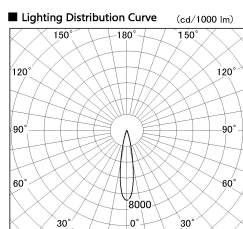

Item no. DD126-1415DB9027-LX

Series Name: Cledy versa L-G  
(DD126\_AG-LX)

Dark Mirror Reflector

Installation	Recessed mount
Type	Lens type adjustable downlight : Antiglare type
Fixture wattage	14W
Beam angle	19deg
Color Temp.	2700K
CRI	Ra>90
Luminous	1090 lm
Body	Die-castaluminumalloy
Body finish	N/A
Trim finish	Black
Reflector finish	Dark Mirror
IP Rate	IP20
Light source	COB module
Input Voltage	AC220~240V
Dimming Type	Non-Dimmable
Certificate	CE,CCC
Cut Hole	100mm

Direct Horizontal Illuminance DD126-1415DB9027-LX

φ	Illuminance Angle	Beam Angle	Vertical Illuminance (lx)
330	19°	19°	30910
1			7730
660			3430
2			1930
1000			1240
3			860
1330			630
m			480