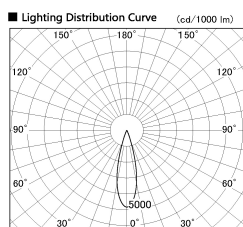

Item no. DD126-1425DB9027-LX

Series Name: Cledy versa L-G
(DD126_AG-LX)

Dark Mirror Reflector

Installation	Recessed mount
Type	Lens type adjustable downlight : Antiglare type
Fixture wattage	14W
Beam angle	26deg
Color Temp.	2700K
CRI	Ra>90
Luminous	1216 lm
Body	Die-castaluminumalloy
Body finish	N/A
Trim finish	Black
Reflector finish	Dark Mirror
IP Rate	IP20
Light source	COB module
Input Voltage	AC220~240V
Dimming Type	Non-Dimmable
Certificate	CE,CCC
Cut Hole	100mm

Direct Horizontal Illuminance DD126-1425DB9027-LX

φ	Illuminance Angle	Beam Angle	Vertical Illuminance (lx)
	25°	26°	23670
440	10000		5920
	5000		2630
880	2000		1480
	1000		950
1330	500		660
	0		480
1770			370