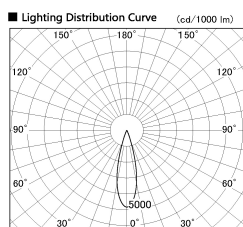

Item no. DD126-1425DB9027-LX

Series Name: Cledy versa L-G
(DD126_AG-LX)

Dark Mirror Reflector

Installation	Recessed mount
Type	Lens type adjustable downlight : Antiglare type
Fixture wattage	14W
Beam angle	26deg
Color Temp.	2700K
CRI	Ra>90
Luminous	1216 lm
Body	Die-castaluminumalloy
Body finish	N/A
Trim finish	Black
Reflector finish	Dark Mirror
IP Rate	IP20
Light source	COB module
Input Voltage	AC220~240V
Dimming Type	Non-Dimmable
Certificate	CE,CCC
Cut Hole	100mm

Direct Horizontal Illuminance DD126-1425DB9027-LX

φ	Illuminance Angle	Beam Angle	Vertical Illuminance (lx)
25°		26°	23670
440	10000		5920
	5000		2630
880	2000		1480
	1000		950
1330			660
	500		480
1770			370