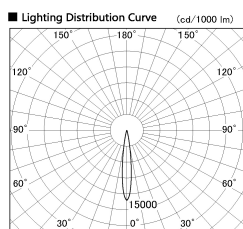

Item no. DD126-0815DB9027-LX

Series Name: Cledy versa L-G
(DD126_AG-LX)

Dark Mirror Reflector

Installation	Recessed mount
Type	Lens type adjustable downlight : Antiglare type
Fixture wattage	7.4W
Beam angle	14deg
Color Temp.	2700K
CRI	Ra>90
Luminous	567 lm
Body	Die-castaluminumalloy
Body finish	N/A
Trim finish	Black
Reflector finish	Dark Mirror
IP Rate	IP20
Light source	COB module
Input Voltage	AC220~240V
Dimming Type	Non-Dimmable
Certificate	CE,CCC
Cut Hole	100mm

■ Direct Horizontal Illuminance DD126-0815DB9027-LX

Illuminance Angle	Beam Angle	Vertical Illuminance (lx)
13°	14°	30170
		7540
		3350
		1890
		1210
		840
		620
		470