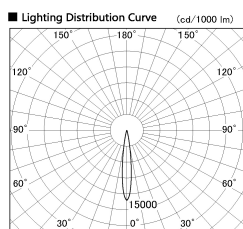

Item no. DD126-0815DB9027-LX

Series Name: Cledy versa L-G
(DD126_AG-LX)

Dark Mirror Reflector

Installation	Recessed mount
Type	Lens type adjustable downlight : Antiglare type
Fixture wattage	7.4W
Beam angle	14deg
Color Temp.	2700K
CRI	Ra>90
Luminous	567 lm
Body	Die-castaluminumalloy
Body finish	N/A
Trim finish	Black
Reflector finish	Dark Mirror
IP Rate	IP20
Light source	COB module
Input Voltage	AC220~240V
Dimming Type	Non-Dimmable
Certificate	CE,CCC
Cut Hole	100mm

■ Direct Horizontal Illuminance DD126-0815DB9027-LX

φ	Illuminance Angle	Beam Angle	Vertical Illuminance (lx)
13°		14°	30170
220	1000		7540
	5000		3350
450	2000		1890
680	1000		1210
910			840
			620
			470